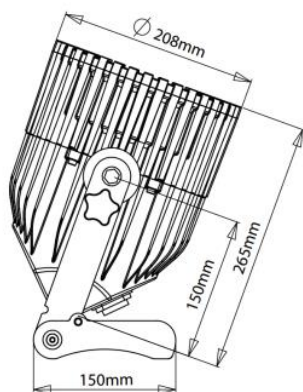

AX7 SpotLite™

Data sheet

Optical

Colours
RGBW

Total LED power
60W

Luminous Flux
1675Lm

Emittance (@2m)
6250Lx

Strobe
0-25Hz

Beam Angle
13°

Pixels
1

Construction

Housing
Aluminium

IP Rating
IP65

Relative humidity
0-100%

Operating Temperature
0-40 °C
32-104 °F

Weight
6.1kg
13.4Lbs

Dimensions
279 x 296 x 253 (mm)
10.9 x 11.6 x 9.9 (inches)

Accessories

- Powercon True1 cord
  AX10-CHR (Included)
- 32° Flood diffusor
  AX10-DDSK (Included)
- 13°x 46° Wallwash diffusor
  AX10-WWDSK (Included)
- 13°x 46° Rotatable diffusor
  AX10-ROTAD
- Charging case
  AX10-CHRCSE
- Super bolt
  AX10-BLT

Electrical

Battery
LG Chem Lithium-ion

Battery Lifetime
70% after 300 cycles

LED Lifetime
50.000 Hours

Charging time (nominal)
7 Hours

Input Voltage
90-264V 47-63Hz

Input Current
1.8A/115VAC ~ 1.0A/230VAC

Inrush Current
Cold start 60A/230VAC

Control

Wireless Modules
865-870MHz
902-928MHz
2.4GHz

Range
300m | 330 Yards

DMX
Supports CRMX and W-DMX