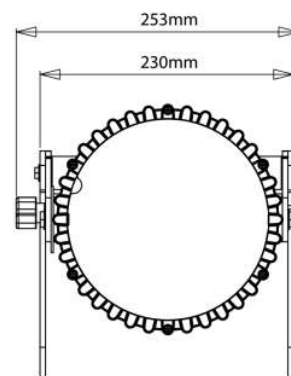

AX7 SpotLite™

Data sheet

Optical

Colours
RGBW

Total LED power
60W

Luminous Flux
1675Lm

Emittance (@2m)
6250Lx

Strobe
0-25Hz

Beam Angle
13°

Pixels
1

Construction

Housing
Aluminium

IP Rating
IP65

Relative humidity
0-100%

Operating Temperature
0-40 °C
32-104 °F

Weight
6.1kg
13.4Lbs

Dimensions
279 x 296 x 253 (mm)
10.9 x 11.6 x 9.9 (inches)

Accessories

- Powercon True1 cord
  AX10-CHR (Included)
- 32° Flood diffusor
  AX10-DDSK (Included)
- 13°x 46° Wallwash diffusor
  AX10-WWDSK (Included)
- 13°x 46° Rotatable diffusor
  AX10-ROTAD
- Charging case
  AX10-CHRCSE
- Super bolt
  AX10-BLT

Electrical

Battery
LG Chem Lithium-ion

Battery Lifetime
70% after 300 cycles

LED Lifetime
50.000 Hours

Charging time (nominal)
7 Hours

Input Voltage
90-264V 47-63Hz

Input Current
1.8A/115VAC ~ 1.0A/230VAC

Inrush Current
Cold start 60A/230VAC

Control

Wireless Modules
865-870MHz
902-928MHz
2.4GHz

Range
300m | 330 Yards

DMX
Supports CRMX and W-DMX