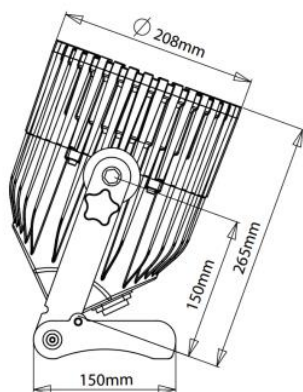

AX10

SpotMax™

Data sheet

Optical

- Colours
  RGBAW
- Total LED power
  135W
- Luminous Flux
  3350Lm
- Emittance (@2m)
  10350Lx
- CRI
  92
- Strobe
  0-25Hz
- Beam Angle
  13°
- Pixels
  1

Construction

- Housing
  Aluminium
- IP Rating
  IP65
- Relative humidity
  0-100%
- Operating Temperature
  0-40 °C
  32-104 °F
- Weight
  7.98kg
  17.5Lbs
- Dimensions
  279 x 296 x 253 (mm)
  10.9 x 11.6 x 9.9 (inches)

Accessories

- Powercon True1 cord
  AX10-CHR (Included)
- 32° Flood diffusor
  AX10-DDSK (Included)
- 13°x 46° Wallwash diffusor
  AX10-WWDSK (Included)
- 13°x 46° Rotatable diffusor
  AX10-ROTAD
- Charging case
  AX10-CHRCSE
- Super bolt
  AX10-BLT

Electrical

- Battery
  LG Chem Lithium-ion
- Battery Lifetime
  70% after 300 cycles
- LED Lifetime
  50.000 Hours
- Charging time (nominal)
  7 Hours
- Input Voltage
  90-264V 47-63Hz
- Input Current
  1.8A/115VAC ~ 1.0A/230VAC
- Inrush Current
  Cold start 70A/230VAC

Control

- Wireless Modules
  865-870MHz
  902-928MHz
  2.4GHz
- Range
  300m | 330 Yards
- DMX
  Supports CRMX and W-DMX