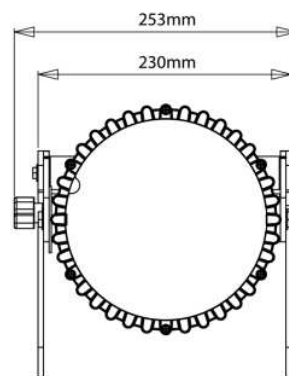

AX10

SpotMax™

Data sheet

Optical

- Colours
  RGBAW
- Total LED power
  135W
- Luminous Flux
  3350Lm
- Emittance (@2m)
  10350Lx
- CRI
  92
- Strobe
  0-25Hz
- Beam Angle
  13°
- Pixels
  1

Construction

- Housing
  Aluminium
- IP Rating
  IP65
- Relative humidity
  0-100%
- Operating Temperature
  0-40 °C
  32-104 °F
- Weight
  7.98kg
  17.5Lbs
- Dimensions
  279 x 296 x 253 (mm)
  10.9 x 11.6 x 9.9 (inches)

Accessories

- Powercon True1 cord
  AX10-CHR (Included)
- 32° Flood diffusor
  AX10-DDSK (Included)
- 13°x 46° Wallwash diffusor
  AX10-WWDSK (Included)
- 13°x 46° Rotatable diffusor
  AX10-ROTAD
- Charging case
  AX10-CHRCSE
- Super bolt
  AX10-BLT

Electrical

- Battery
  LG Chem Lithium-ion
- Battery Lifetime
  70% after 300 cycles
- LED Lifetime
  50.000 Hours
- Charging time (nominal)
  7 Hours
- Input Voltage
  90-264V 47-63Hz
- Input Current
  1.8A/115VAC ~ 1.0A/230VAC
- Inrush Current
  Cold start 70A/230VAC

Control

- Wireless Modules
  865-870MHz
  902-928MHz
  2.4GHz
- Range
  300m | 330 Yards
- DMX
  Supports CRMX and W-DMX