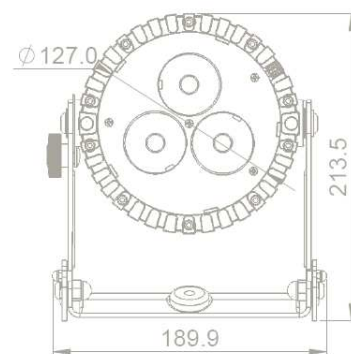

AX5 TriplePAR™

Data sheet

Optical

- Colours
RGBAW
- Total LED power
45W
- Luminous Flux
1080Lm*
- Emittance (@2m)
4800Lx*
- CRI
92
- Strobe
0-25Hz
- Beam Angle
13°
- Pixels
1

Construction

- Housing
Aluminium
- IP Rating
IP65
- Relative humidity
0-100%
- Operating Temperature
0-40 °C
32-104 °F
- Weight
3.4kg
- Dimensions
141 x 190 x 214 (mm)

Accessories

- IR remote control
ARC1
- 32° Flood filter
AX5-FF(included)
- 17°x 46° Wallwash filter
AX5-WWF (Included)
- Spigot (3/8" & 1/4"-20 threads)
AX1-BLT
- Charging case
AX5-CHRSE

Electrical

- Battery
LG Chem Lithium-ion
- Battery Lifetime
70% after 300 cycles
- LED Lifetime
50.000 Hours
- Charging time (nominal)
5 Hours
- Input Voltage
90-264V 47-63Hz
- Input Current
1.2A/115VAC ~ 1.0A/230VAC
- Inrush Current
Cold start 30A/115VAC ~ 60A/230VAC

Control

- Wireless Modules
865-870MHZ
902-928MHZ
2.4GHz
- Range
300m | 330 Yards
- DMX
Supports CRMX, W-DMX and XLR-DMX