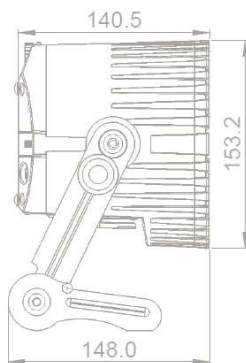

AX5 TriplePAR™

Data sheet

Optical

- Colours
RGBAW
- Total LED power
45W
- Luminous Flux
1080Lm*
- Emittance (@2m)
4800Lx*
- CRI
92
- Strobe
0-25Hz
- Beam Angle
13°
- Pixels
1

Construction

- Housing
Aluminium
- IP Rating
IP65
- Relative humidity
0-100%
- Operating Temperature
0-40 °C
32-104 °F
- Weight
3.4kg
- Dimensions
141 x 190 x 214 (mm)

Accessories

- IR remote control
ARC1
- 32° Flood filter
AX5-FF(included)
- 17°x 46° Wallwash filter
AX5-WWF (Included)
- Spigot (3/8" & 1/4"-20 threads)
AX1-BLT
- Charging case
AX5-CHRSE

Electrical

- Battery
LG Chem Lithium-ion
- Battery Lifetime
70% after 300 cycles
- LED Lifetime
50.000 Hours
- Charging time (nominal)
5 Hours
- Input Voltage
90-264V 47-63Hz
- Input Current
1.2A/115VAC ~ 1.0A/230VAC
- Inrush Current
Cold start 30A/115VAC ~ 60A/230VAC

Control

- Wireless Modules
865-870MHZ
902-928MHZ
2.4GHz
- Range
300m | 330 Yards
- DMX
Supports CRMX, W-DMX and XLR-DMX