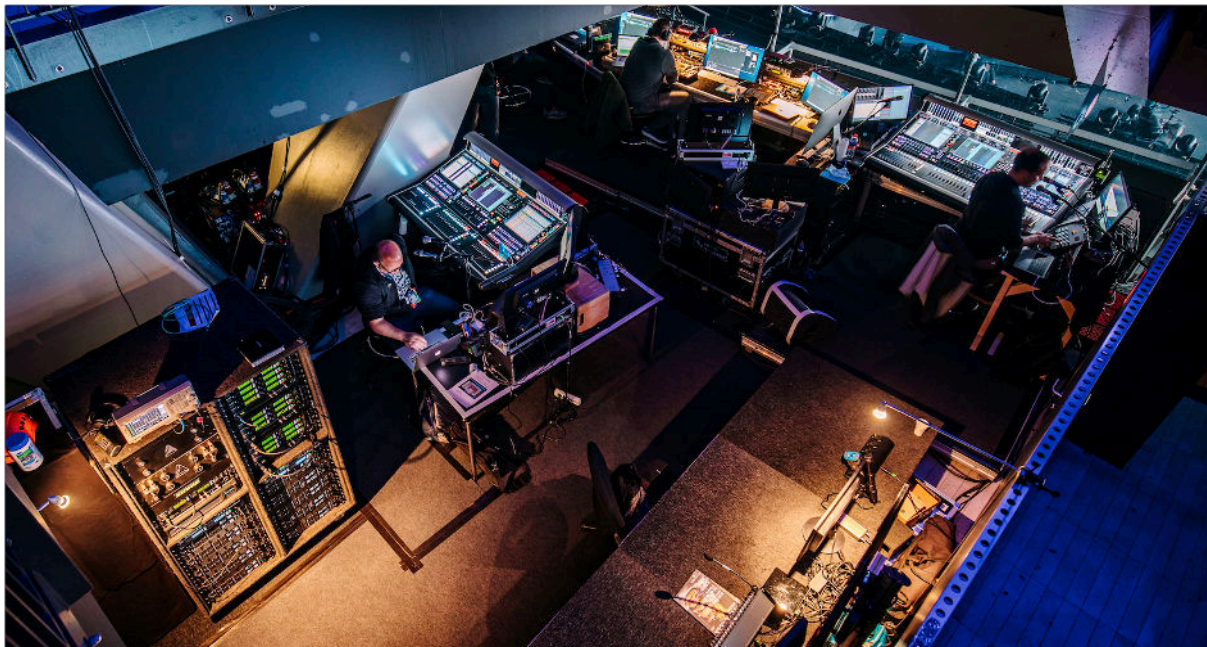

PA system & Wireless information - Eurovision Song Contest 2021

Redundant loops for MON and FOH systems, based on DiGiCo and fiber network.

Inputs: Shure Wireless systems, Playbacks via RME XT and Direct Out EX, both through DiGiCo Orangebox

Main and backup loop both comprising 2 DiGiCo Quantum7, 2 SD racks, DiGiCo SD9

Drive system: redundant system via Lake LM44, Outline Newton and switches, driving L-acoustics PA system

PA System specifications - Eurovision Song Contest 2021