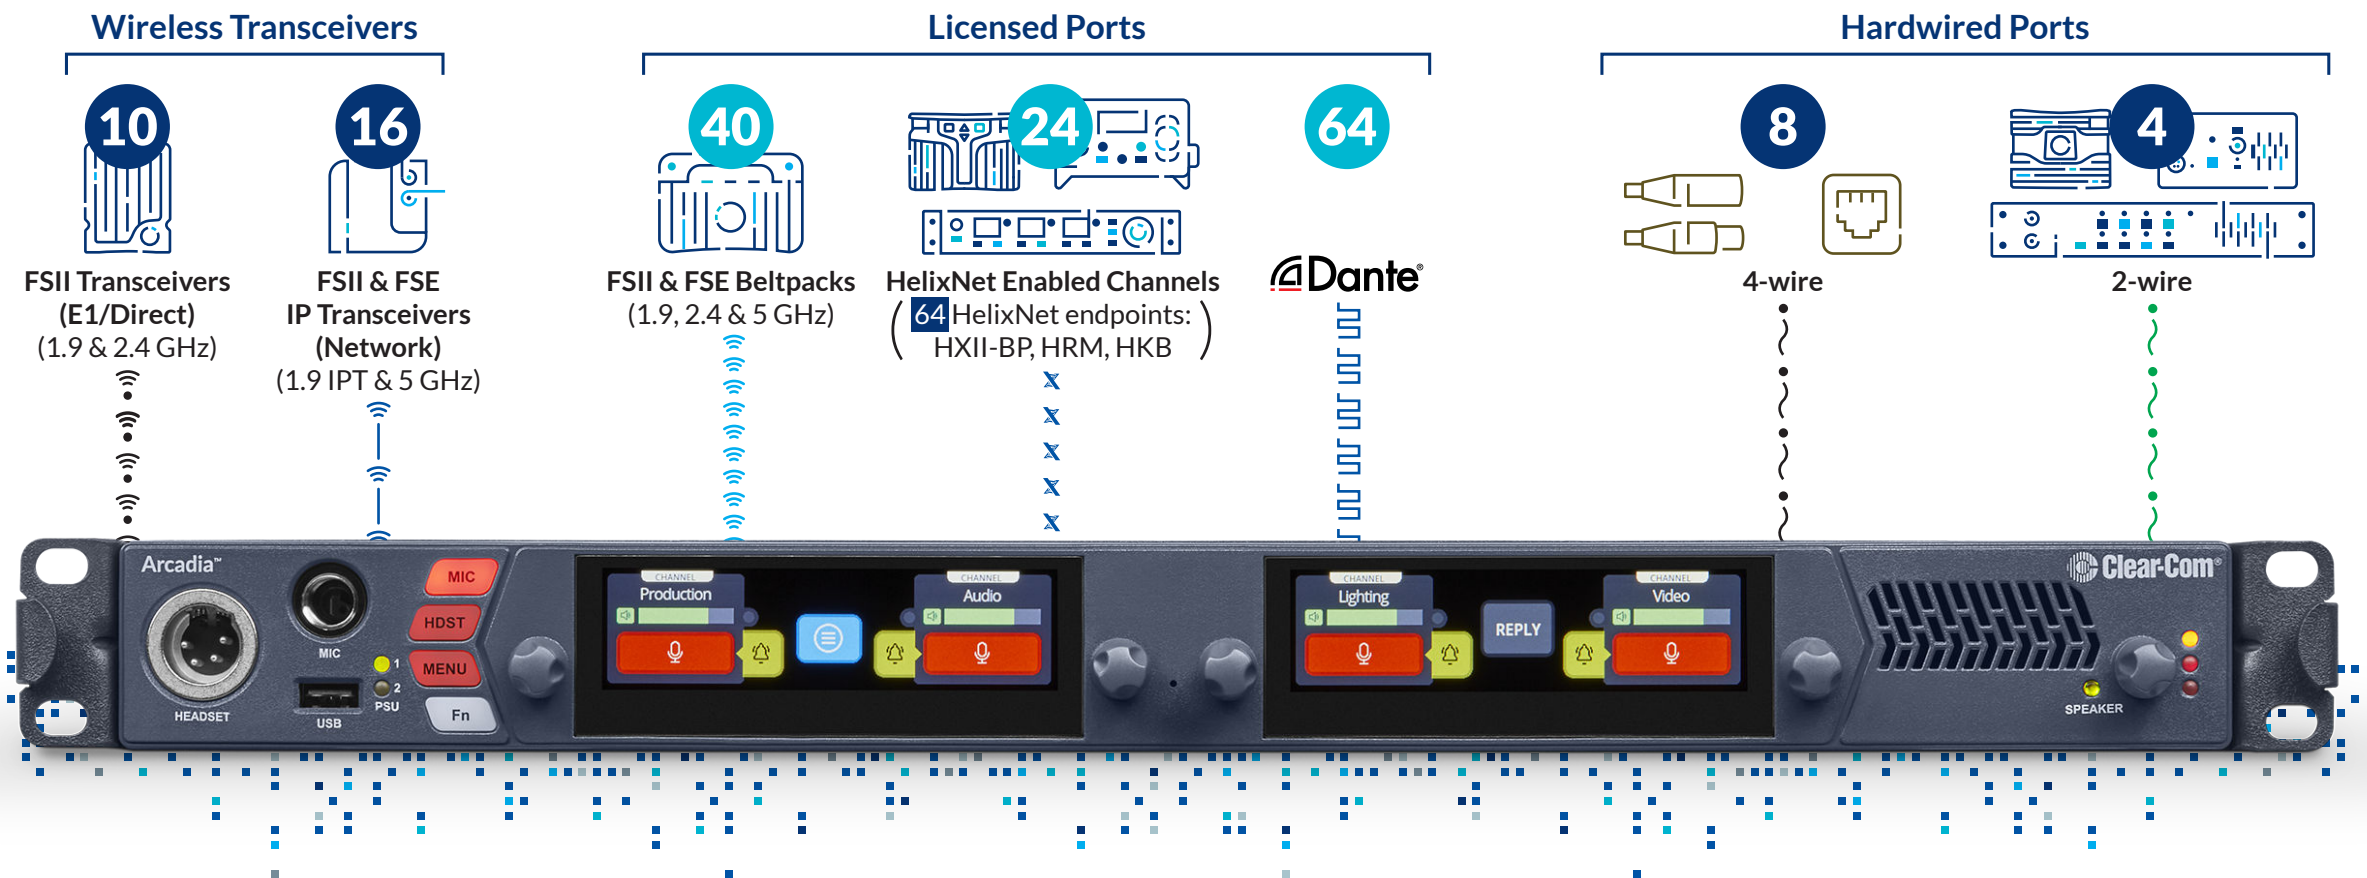

Arcadia Central Station

LICENSING

Arcadia is a powerful hardware platform with flexible licensing options allowing users to choose Licensed Port Capacity or add Licensed Port Upgrades to increase capacity in the field when needed. 4-wire and 2-wire connections do not count as Licensed Ports.

LICENSED PORT CAPACITY

Arcadia Pre-loaded with License Port Capacity

- ARCADIA-X4-32P (32 Licensed Ports)
- ARCADIA-X4-48P (48 Licensed Ports)
- ARCADIA-X4-64P (64 Licensed Ports)
- ARCADIA-X4-80P (80 Licensed Ports)
- ARCADIA-X4-96P (96 Licensed Ports)
- ARCADIA-X4-112P (112 Licensed Ports)
- ARCADIA-X4-128P (128 Licensed Ports)

*NOTE: X5 variants also available.

LICENSED PORT UPGRADES

Arcadia License Port Upgrades

- ARCADIA-16P-LIC (Adds 16 Licensed Ports to Arcadia)

LICENSE DELIVERY

Arcadia Licenses can be purchased from select Clear-Com Partners. When purchased, Arcadia licenses are delivered via License Ticket which can be applied to any Arcadia by the user. Once a license is applied to an Arcadia unit, it becomes permanent to that device.