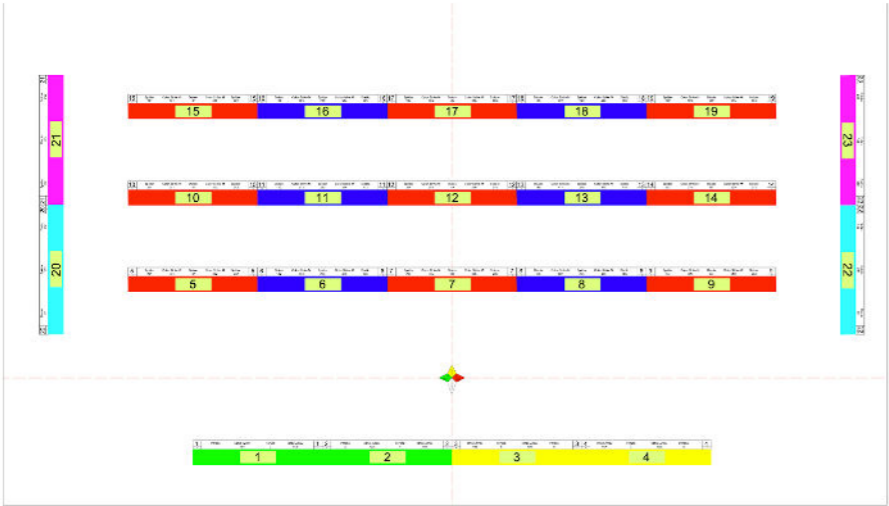

Standard Lighting Rig Color sorted by Set-Up

Typically used as FOH Truss. All fixtures in this truss are IP65. When used 2x A and 2x B make a 12m FOH Truss. At the end of every truss part there is the possibility to rig a large fixture as followspot. In a 12m configuration that would make a total 5x.

SLR

Truss B (2 pieces)

Standard Lighting Rig Color sorted by Set-Up

Truss B: 2 pieces, mirror of truss A

Typically used as FOH Truss. All fixtures in this truss are IP65. When used 2x A and 2x B make a 12m FOH Truss. At the end of every truss part there is the possibility to rig a large fixture as followspot. In a 12m configuration that would make a total 5x.

SLR

Truss C (9 pieces)

Standard Lighting Rig Color sorted by Set-Up

Truss C: 9 pieces, 2 x Spider, 1 x Diablo-S, 2 x Color Strike M

The most common set-up. When combined with D Truss you will have a perfect 1 meter spacing between Diablos and Spiders. This pattern is optimised for a odd number of trusses, ideally 5 pieces, to make a 15m span. But all odd lengths give a symmetrical result (3x, 5x, 7x, etc). With a C-D configuration it is possible to make three onstage trusses of 5m length. Or you can mix it up of course.