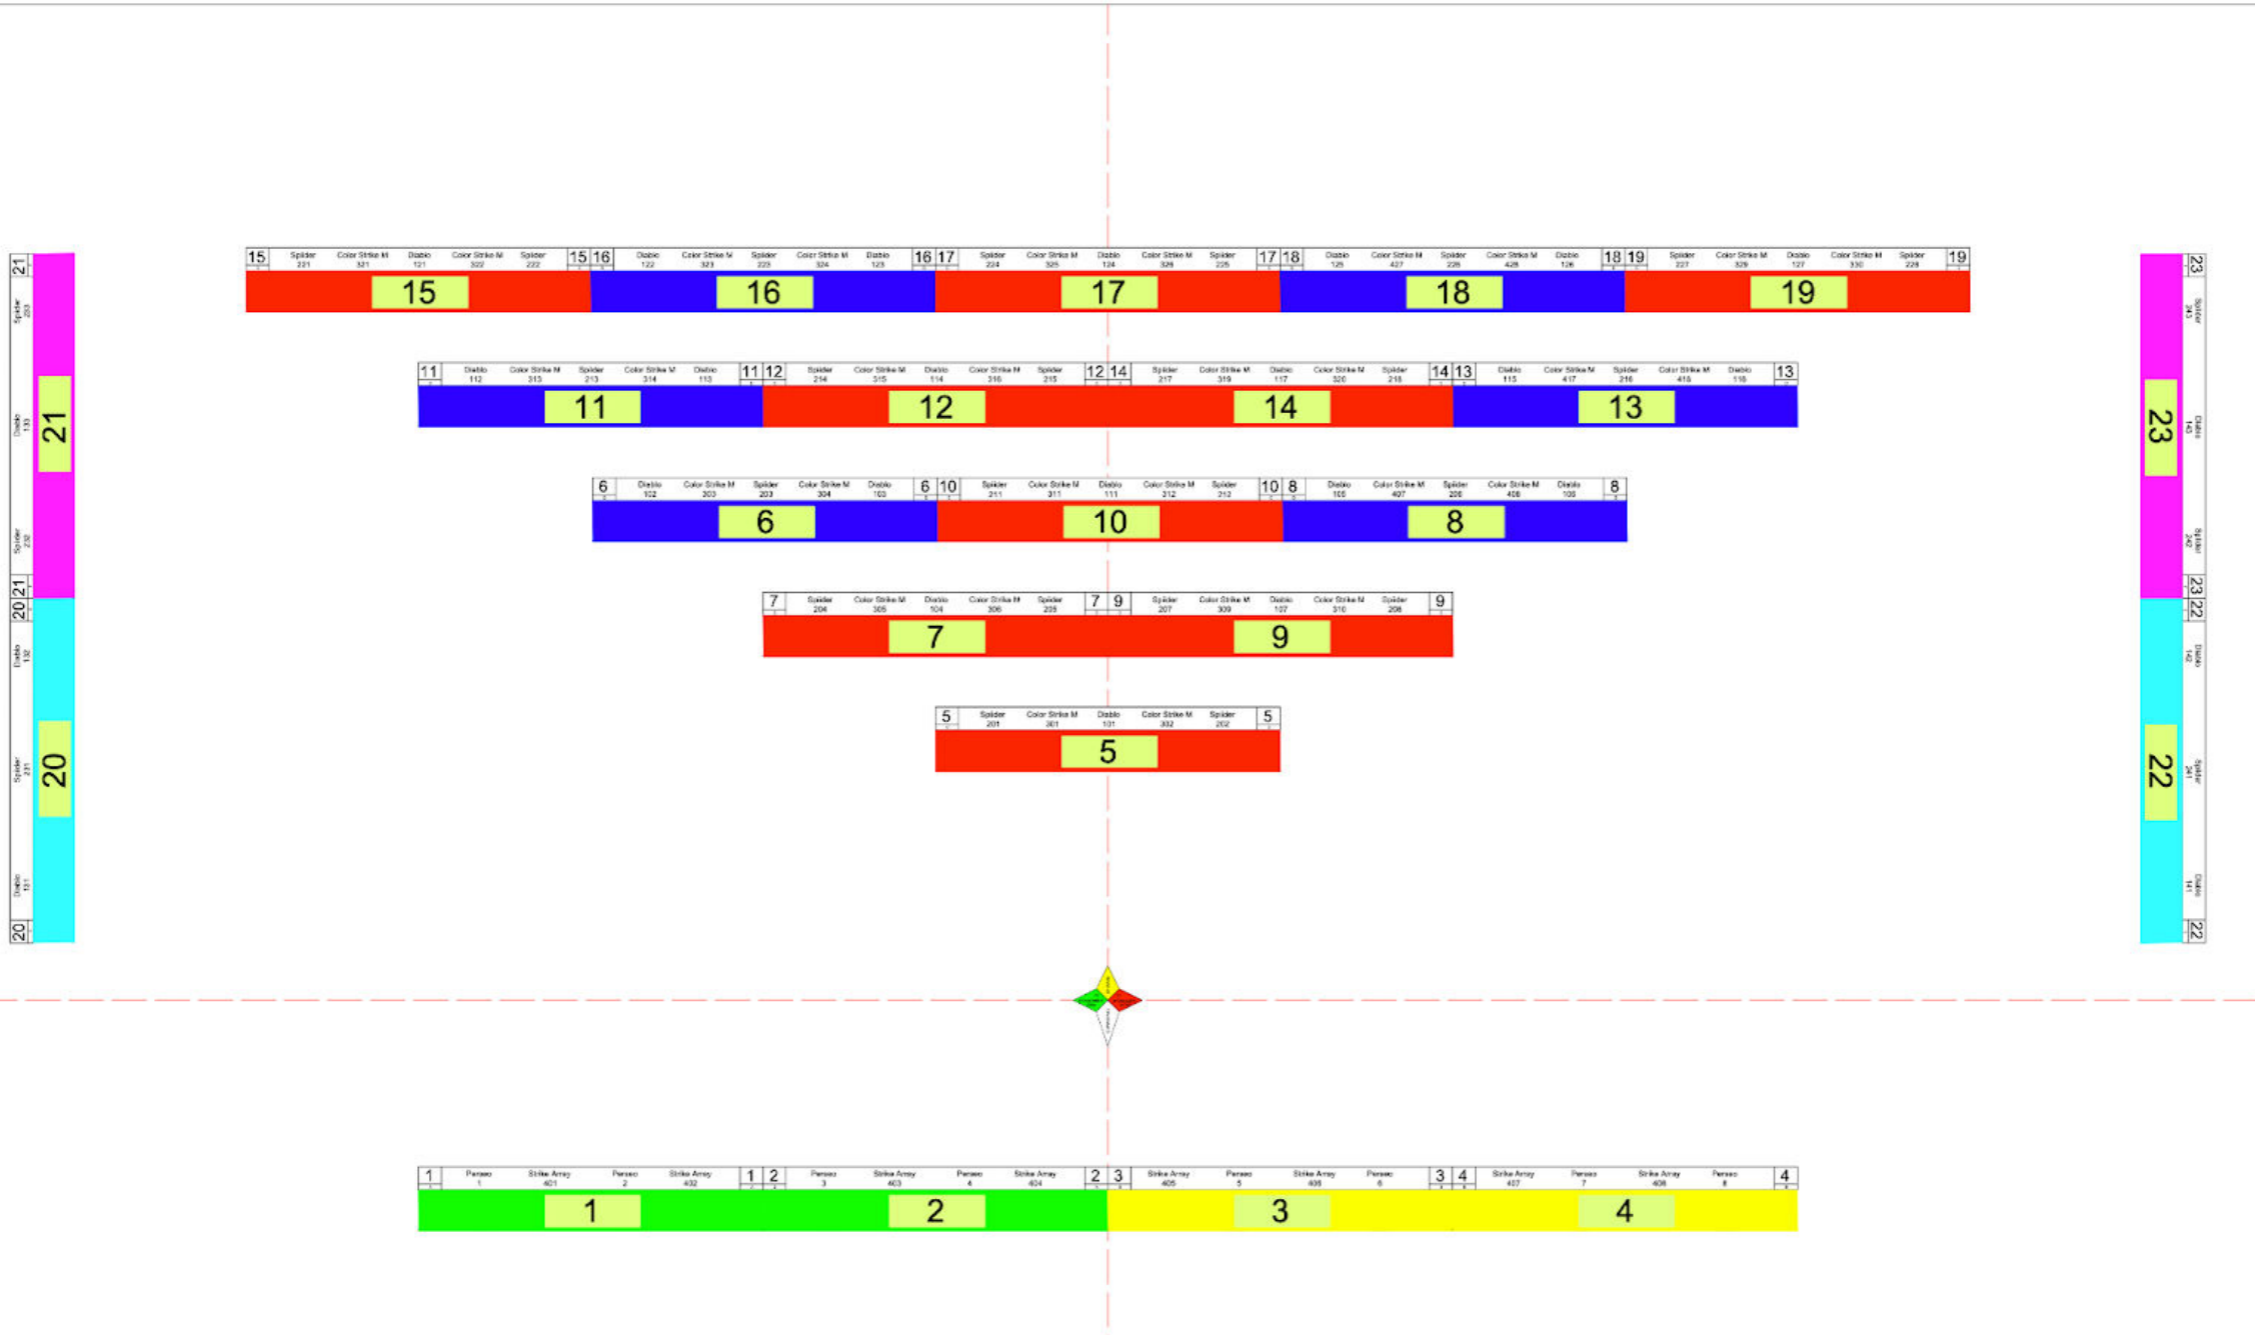

SLR

Truss C (9 pieces)

Standard Lighting Rig Color sorted by Set-Up

Truss C: 9 pieces, 2 x Spider, 1 x Diablo-S, 2 x Color Strike M

The most common set-up. When combined with D Truss you will have a perfect 1 meter spacing between Diablos and Spiders. This pattern is optimised for a odd number of trusses, ideally 5 pieces, to make a 15m span. But all odd lengths give a symmetrical result (3x, 5x, 7x, etc). With a C-D configuration it is possible to make three onstage trusses of 5m length. Or you can mix it up of course.

Truss E: 2 pieces, 2 x Spider, 1 x Diablo-S

Standard Lighting Rig Color sorted by Set-Up

E and F Truss carry Spider and Diablo in the same spacing as C and D Truss. Typically these pieces are used as sidelight trusses.

SLR

Truss F (6 pieces)

Truss F: 2 pieces, 2 x Spider, 1 x Diablo-S

Standard Lighting Rig Color sorted by Set-Up

Companion to E truss. Spacing between lights is 1m.

SLR

SLR

SLR

SLR Variation 3: Stacked

SLR

SLR

Included in the rig are:

Lighting:

- 24 DMX universes available thru sACN
- 2,5GB Network connection with switch at FOH, connected to Mains City
- 96ch Mains rack
- Full rig control via DMXlan software