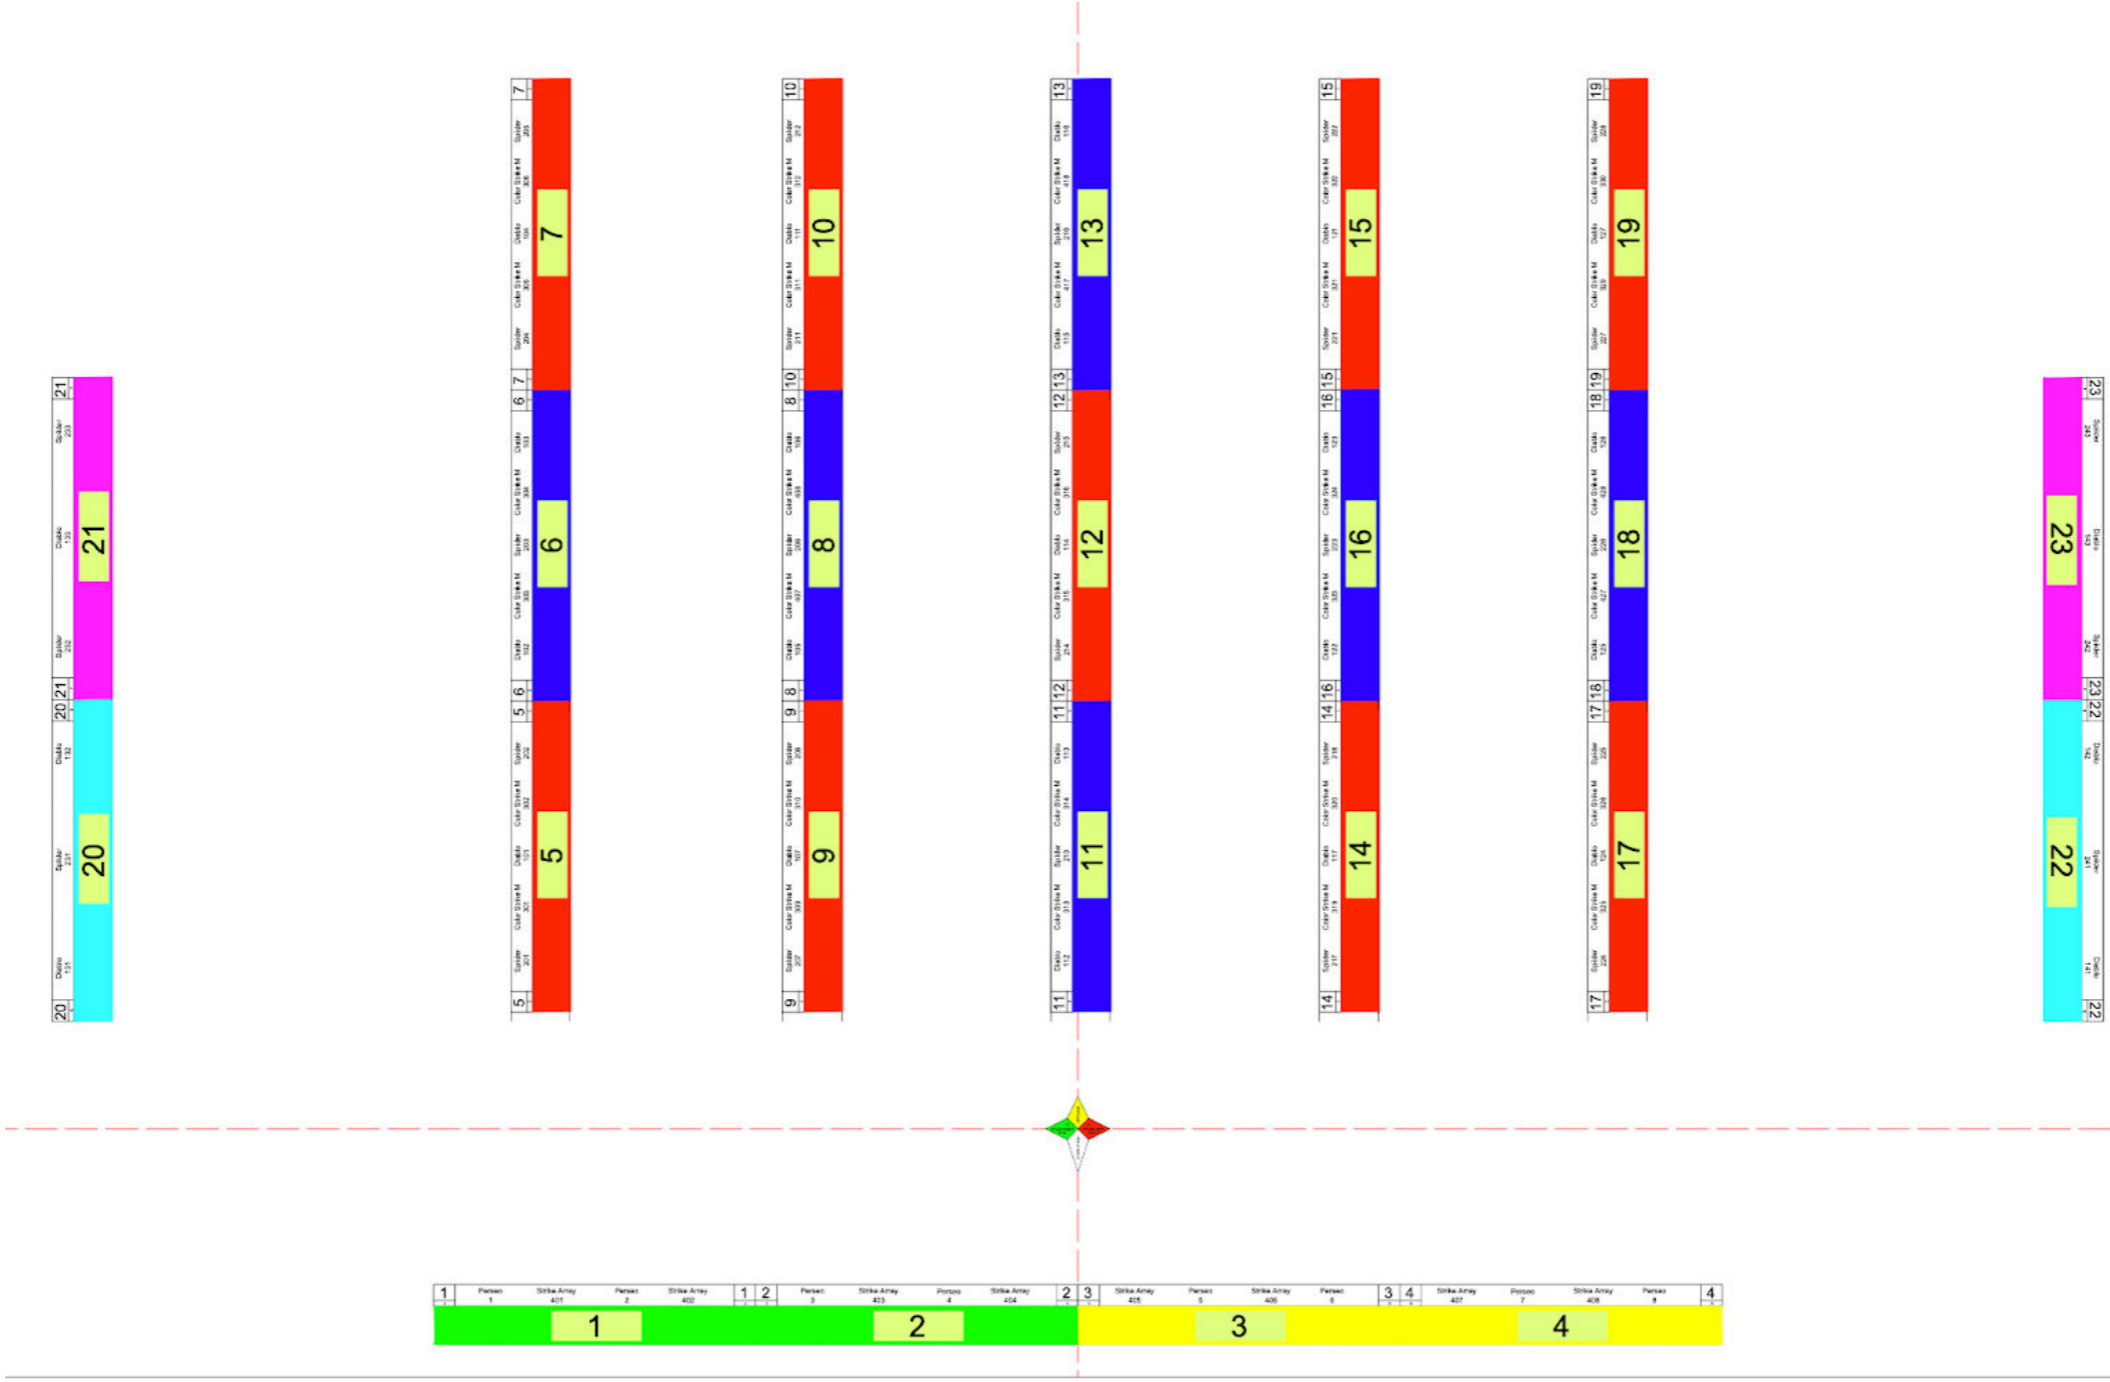

SLR

Truss C (9 pieces)

Standard Lighting Rig Color sorted by Set-Up

Truss C: 9 pieces, 2 x Spider, 1 x Diablo-S, 2 x Color Strike M

The most common set-up. When combined with D Truss you will have a perfect 1 meter spacing between Diablos and Spiders. This pattern is optimised for a odd number of trusses, ideally 5 pieces, to make a 15m span. But all odd lengths give a symmetrical result (3x, 5x, 7x, etc). With a C-D configuration it is possible to make three onstage trusses of 5m length. Or you can mix it up of course.

Truss E: 2 pieces, 2 x Spider, 1 x Diablo-S

Standard Lighting Rig Color sorted by Set-Up

E and F Truss carry Spider and Diablo in the same spacing as C and D Truss. Typically these pieces are used as sidelight trusses.

SLR

Truss F (6 pieces)

Truss F: 2 pieces, 2 x Spider, 1 x Diablo-S

Standard Lighting Rig Color sorted by Set-Up

Companion to E truss. Spacing between lights is 1m.

SLR

SLR

SLR

SLR Variation 3: Stacked

SLR

SLR

Included in the rig are:

Lighting:

- 24 DMX universes available thru sACN
- 2,5GB Network connection with switch at FOH, connected to Mains City
- 96ch Mains rack
- Full rig control via DMXlan software