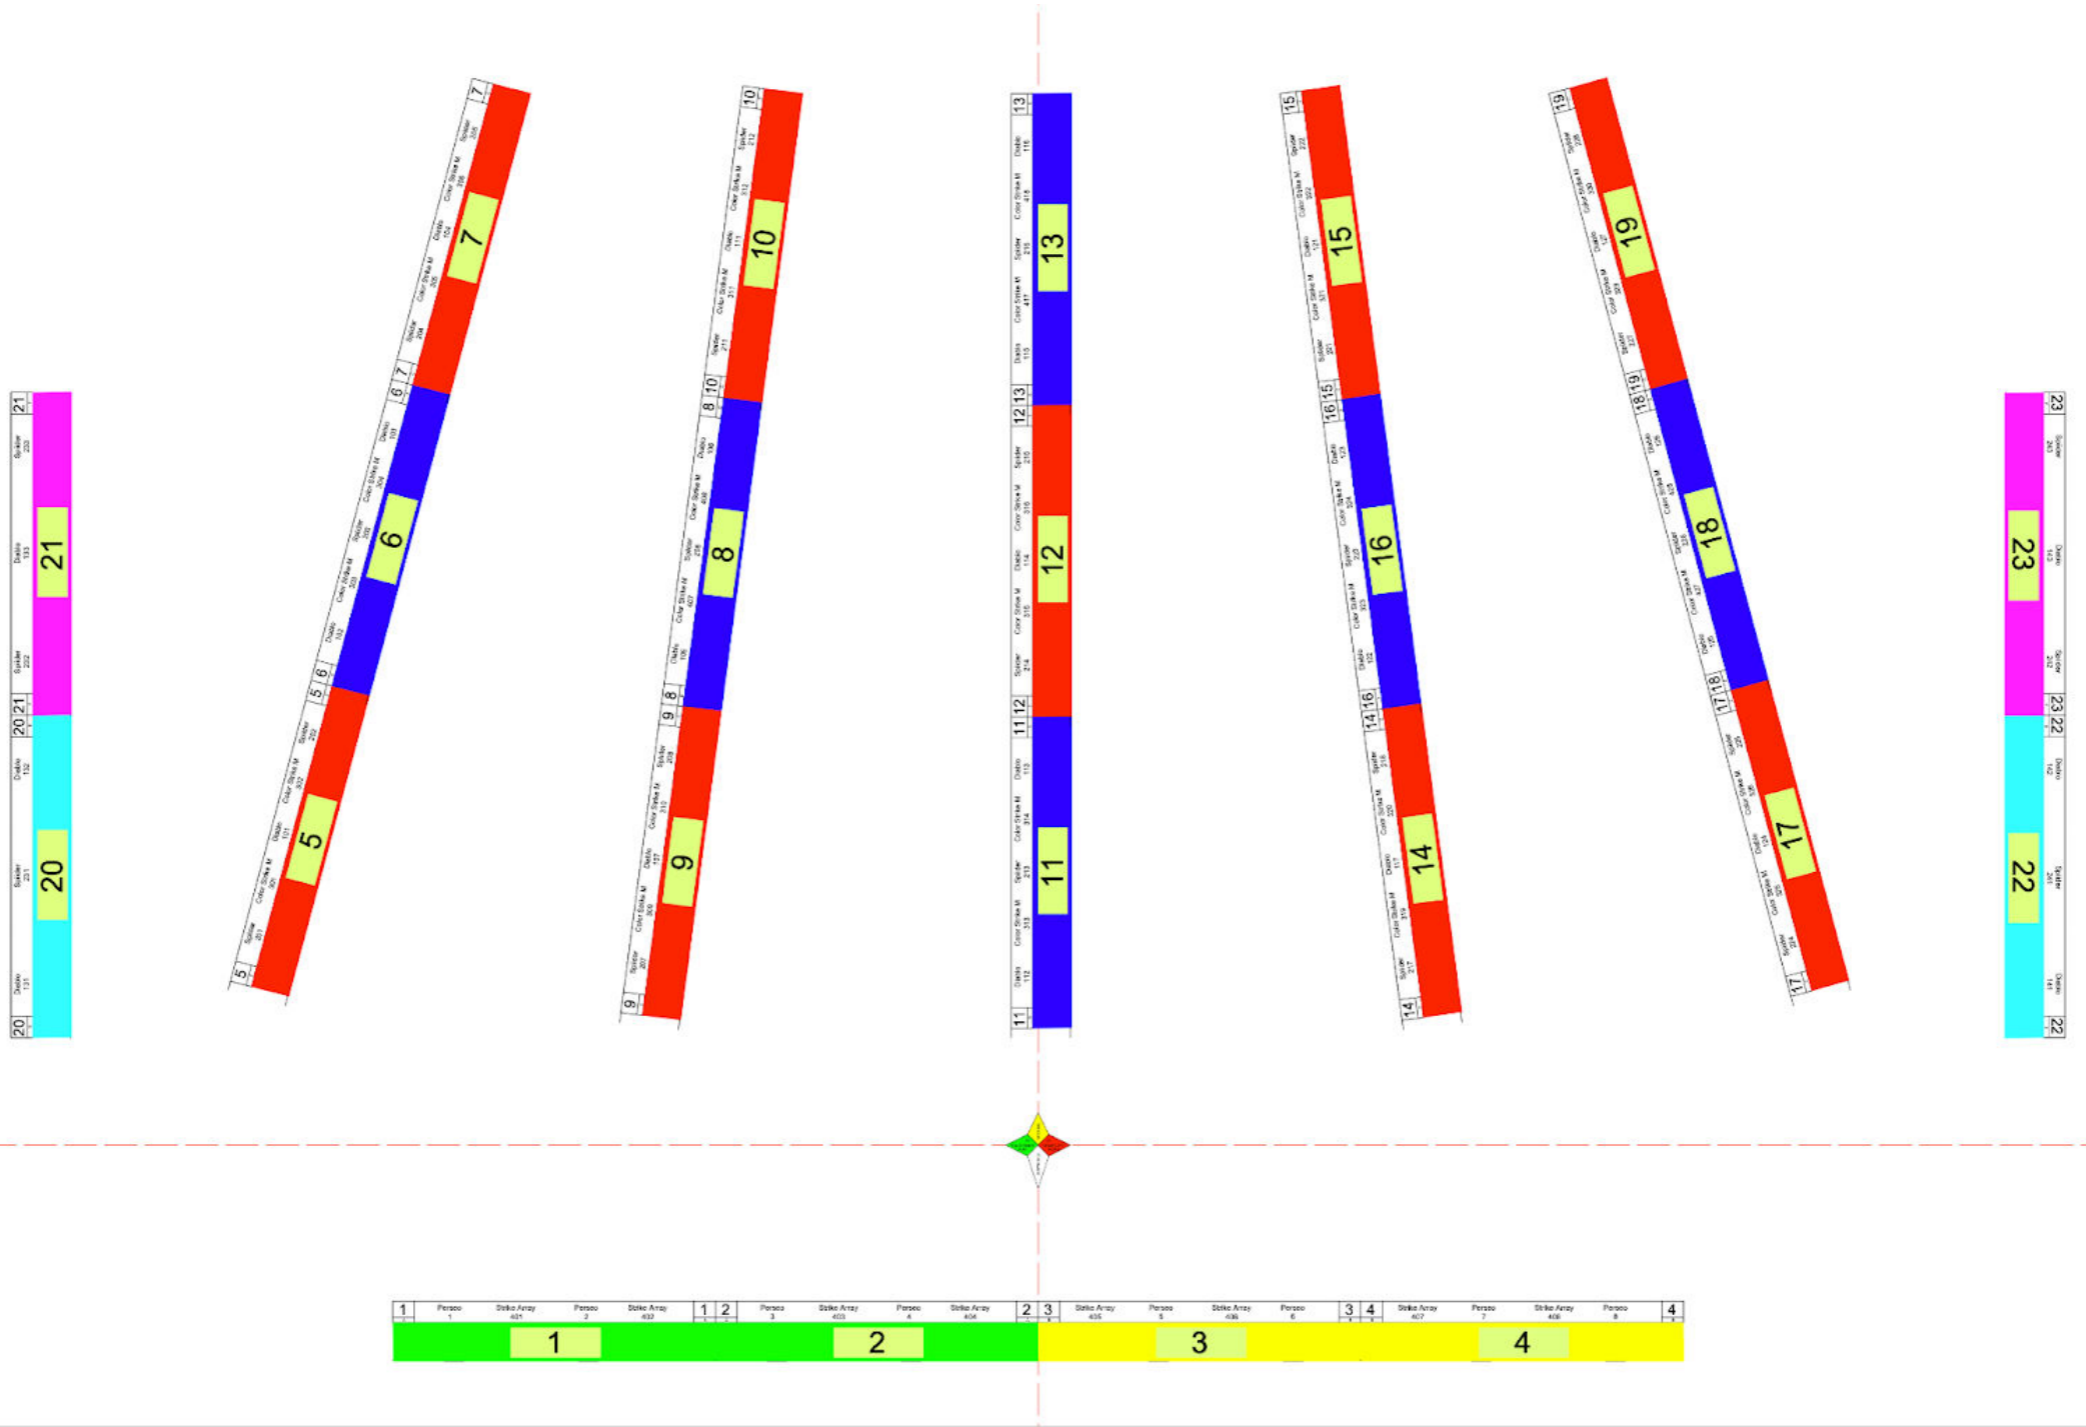

SLR

Truss B (2 pieces)

Standard Lighting Rig Color sorted by Set-Up

Truss B: 2 pieces, mirror of truss A

Typically used as FOH Truss. All fixtures in this truss are IP65. When used 2x A and 2x B make a 12m FOH Truss. At the end of every truss part there is the possibility to rig a large fixture as followspot. In a 12m configuration that would make a total 5x.

SLR

Truss C (9 pieces)

Standard Lighting Rig Color sorted by Set-Up

Truss C: 9 pieces, 2 x Spider, 1 x Diablo-S, 2 x Color Strike M

The most common set-up. When combined with D Truss you will have a perfect 1 meter spacing between Diablos and Spiders. This pattern is optimised for a odd number of trusses, ideally 5 pieces, to make a 15m span. But all odd lengths give a symmetrical result (3x, 5x, 7x, etc). With a C-D configuration it is possible to make three onstage trusses of 5m length. Or you can mix it up of course.

SLR

Truss F (6 pieces)

Truss F: 2 pieces, 2 x Spider, 1 x Diablo-S

Standard Lighting Rig Color sorted by Set-Up

Companion to E truss. Spacing between lights is 1m.

SLR

SLR

SLR

SLR Variation 3: Stacked

SLR

SLR

Included in the rig are:

Lighting:

- 24 DMX universes available thru sACN
- 2,5GB Network connection with switch at FOH, connected to Mains City
- 96ch Mains rack
- Full rig control via DMXlan software