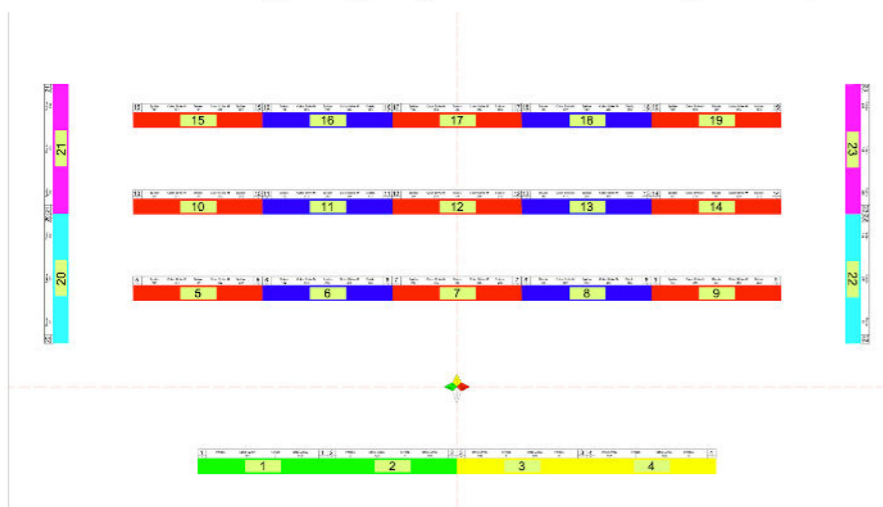

Standard Lighting Rig Color sorted by Set-Up

Typically used as FOH Truss. All fixtures in this truss are IP65. When used 2x A and 2x B make a 12m FOH Truss. At the end of every truss part there is the possibility to rig a large fixture as followspot. In a 12m configuration that would make a total 5x.

SLR

Truss B (2 pieces)

Standard Lighting Rig Color sorted by Set-Up

Truss B: 2 pieces, mirror of truss A

Typically used as FOH Truss. All fixtures in this truss are IP65. When used 2x A and 2x B make a 12m FOH Truss. At the end of every truss part there is the possibility to rig a large fixture as followspot. In a 12m configuration that would make a total 5x.

SLR

Truss C (9 pieces)

Standard Lighting Rig Color sorted by Set-Up

Truss C: 9 pieces, 2 x Spider, 1 x Diablo-S, 2 x Color Strike M

The most common set-up. When combined with D Truss you will have a perfect 1 meter spacing between Diablos and Spiders. This pattern is optimised for a odd number of trusses, ideally 5 pieces, to make a 15m span. But all odd lengths give a symmetrical result (3x, 5x, 7x, etc). With a C-D configuration it is possible to make three onstage trusses of 5m length. Or you can mix it up of course.