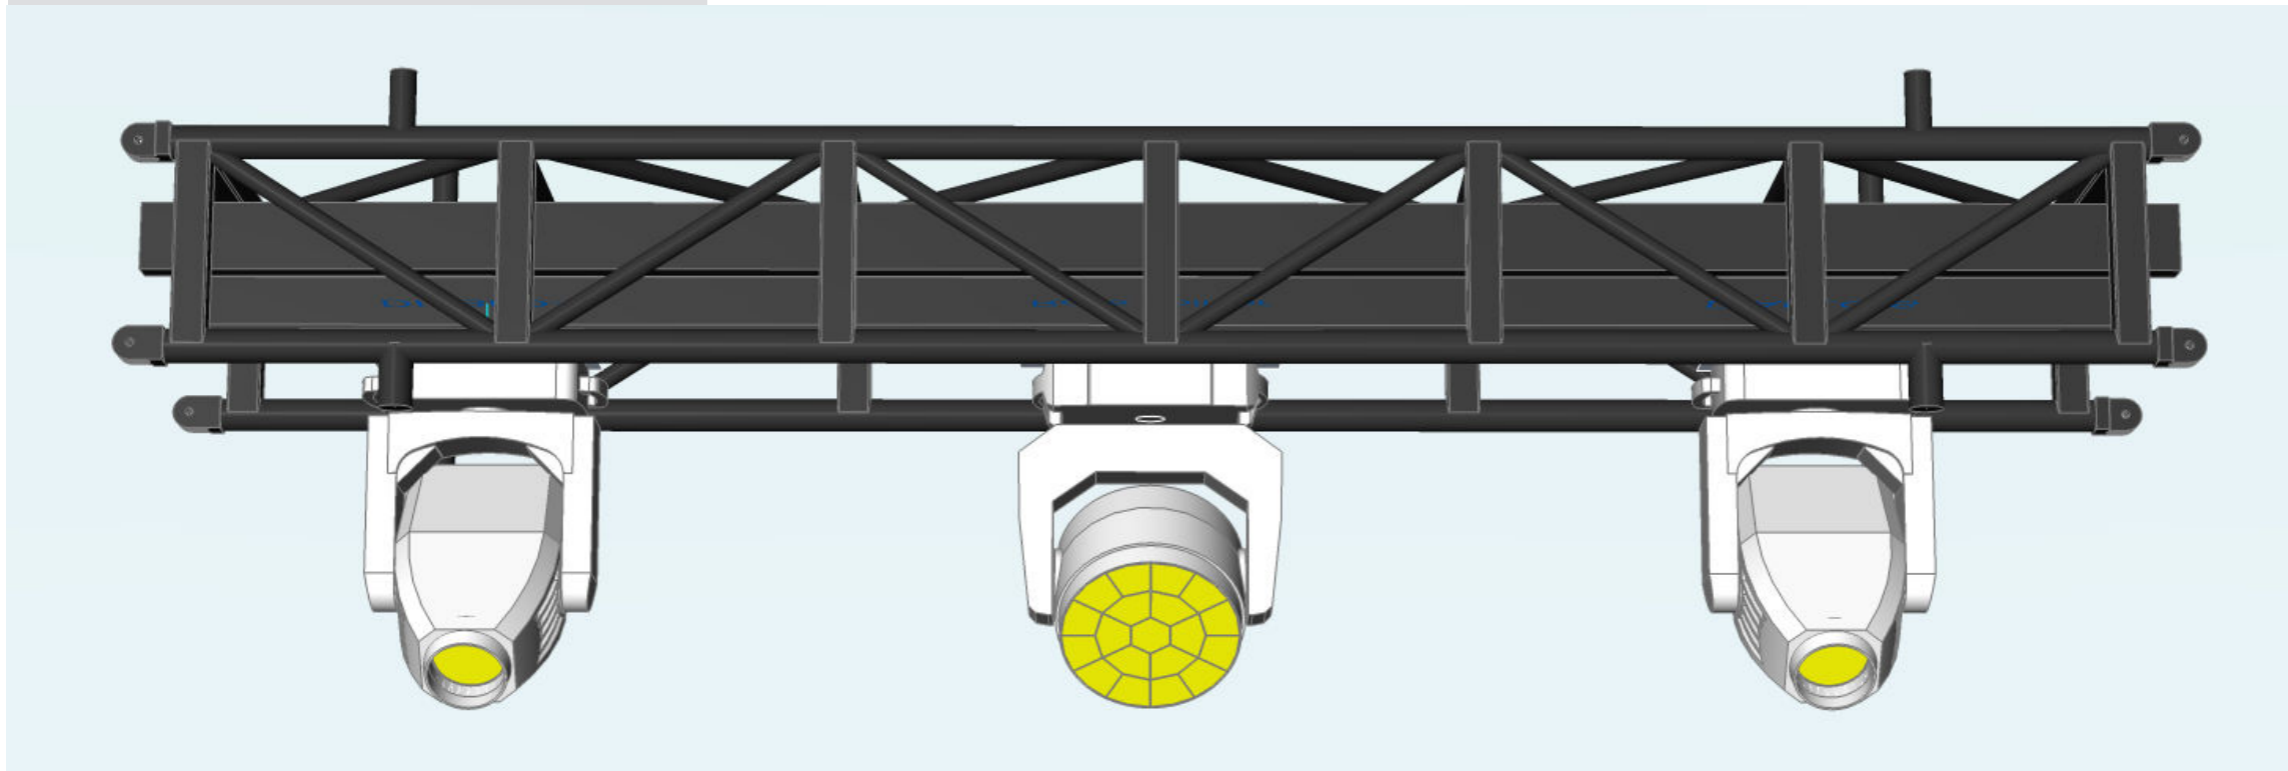

Standard Lighting Rig Color sorted by Set-Up

Typically used as FOH Truss. All fixtures in this truss are IP65. When used 2x A and 2x B make a 12m FOH Truss. At the end of every truss part there is the possibility to rig a large fixture as followspot. In a 12m configuration that would make a total 5x.

SLR

Truss B (2 pieces)

Standard Lighting Rig Color sorted by Set-Up

Truss B: 2 pieces, mirror of truss A

Typically used as FOH Truss. All fixtures in this truss are IP65. When used 2x A and 2x B make a 12m FOH Truss. At the end of every truss part there is the possibility to rig a large fixture as followspot. In a 12m configuration that would make a total 5x.

SLR

Truss C (9 pieces)

Standard Lighting Rig Color sorted by Set-Up

Truss C: 9 pieces, 2 x Spider, 1 x Diablo-S, 2 x Color Strike M

The most common set-up. When combined with D Truss you will have a perfect 1 meter spacing between Diablos and Spiders. This pattern is optimised for a odd number of trusses, ideally 5 pieces, to make a 15m span. But all odd lengths give a symmetrical result (3x, 5x, 7x, etc). With a C-D configuration it is possible to make three onstage trusses of 5m length. Or you can mix it up of course.

Truss E: 2 pieces, 2 x Spider, 1 x Diablo-S

Standard Lighting Rig Color sorted by Set-Up

E and F Truss carry Spider and Diablo in the same spacing as C and D Truss. Typically these pieces are used as sidelight trusses.