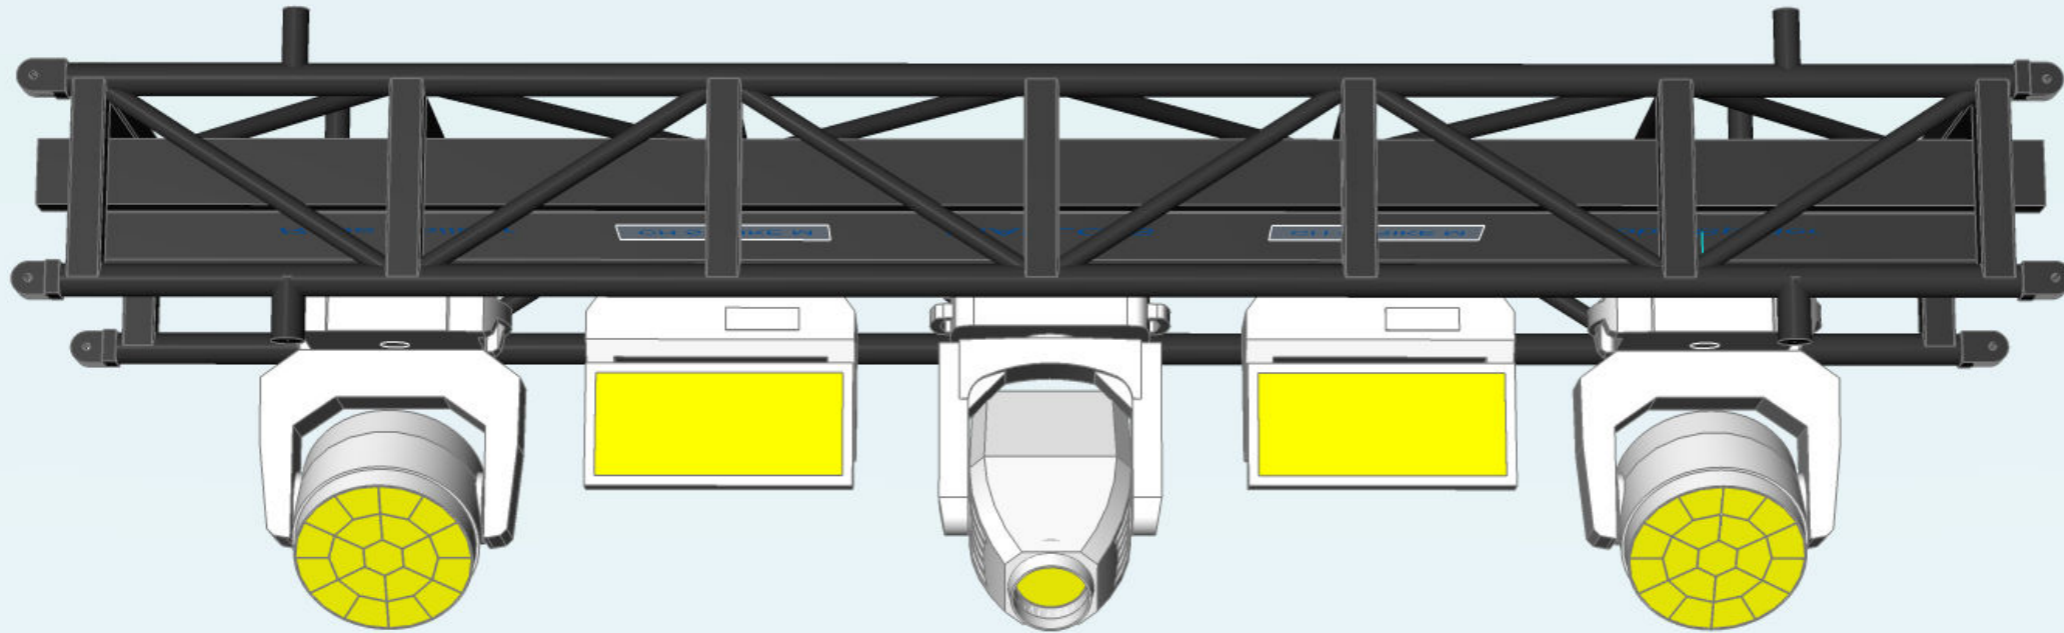

Standard Lighting Rig Color sorted by Set-Up

Typically used as FOH Truss. All fixtures in this truss are IP65. When used 2x A and 2x B make a 12m FOH Truss. At the end of every truss part there is the possibility to rig a large fixture as followspot. In a 12m configuration that would make a total 5x.

SLR

Truss B (2 pieces)

Standard Lighting Rig Color sorted by Set-Up

Truss B: 2 pieces, mirror of truss A

Typically used as FOH Truss. All fixtures in this truss are IP65. When used 2x A and 2x B make a 12m FOH Truss. At the end of every truss part there is the possibility to rig a large fixture as followspot. In a 12m configuration that would make a total 5x.

SLR

Truss C (9 pieces)

Standard Lighting Rig Color sorted by Set-Up

Truss C: 9 pieces, 2 x Spider, 1 x Diablo-S, 2 x Color Strike M

The most common set-up. When combined with D Truss you will have a perfect 1 meter spacing between Diablos and Spiders. This pattern is optimised for a odd number of trusses, ideally 5 pieces, to make a 15m span. But all odd lengths give a symmetrical result (3x, 5x, 7x, etc). With a C-D configuration it is possible to make three onstage trusses of 5m length. Or you can mix it up of course.

Truss E: 2 pieces, 2 x Spider, 1 x Diablo-S

Standard Lighting Rig Color sorted by Set-Up

E and F Truss carry Spider and Diablo in the same spacing as C and D Truss. Typically these pieces are used as sidelight trusses.