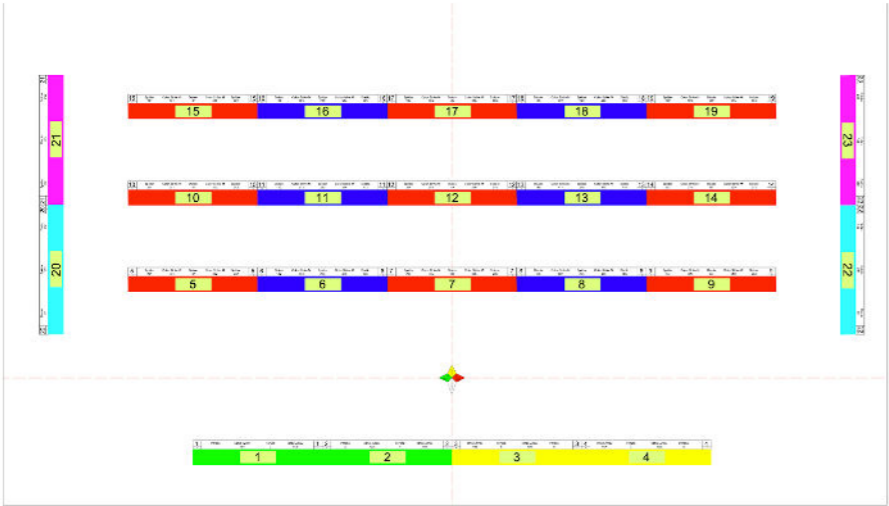

SLR

Easy setup, easy load out

SLR

Standard Lighting Rig Color sorted by Set-Up

Truss A: 2 pieces,
2 x Perseo Profile - S
2 x Strike Array 4

Truss B: 2 pieces,
mirror of Truss A

Truss C: 9 pieces,
2 x Spider, 1 x Diablo-S,
2 x Color Strike M

Standard Lighting Rig Color sorted by Set-Up

Typically used as FOH Truss. All fixtures in this truss are IP65. When used 2x A and 2x B make a 12m FOH Truss. At the end of every truss part there is the possibility to rig a large fixture as followspot. In a 12m configuration that would make a total 5x.

SLR

Truss B (2 pieces)

Standard Lighting Rig Color sorted by Set-Up

Truss B: 2 pieces, mirror of truss A

Typically used as FOH Truss. All fixtures in this truss are IP65. When used 2x A and 2x B make a 12m FOH Truss. At the end of every truss part there is the possibility to rig a large fixture as followspot. In a 12m configuration that would make a total 5x.

SLR

Truss C (9 pieces)

Standard Lighting Rig Color sorted by Set-Up

Truss C: 9 pieces, 2 x Spider, 1 x Diablo-S, 2 x Color Strike M

The most common set-up. When combined with D Truss you will have a perfect 1 meter spacing between Diablos and Spiders. This pattern is optimised for a odd number of trusses, ideally 5 pieces, to make a 15m span. But all odd lengths give a symmetrical result (3x, 5x, 7x, etc). With a C-D configuration it is possible to make three onstage trusses of 5m length. Or you can mix it up of course.