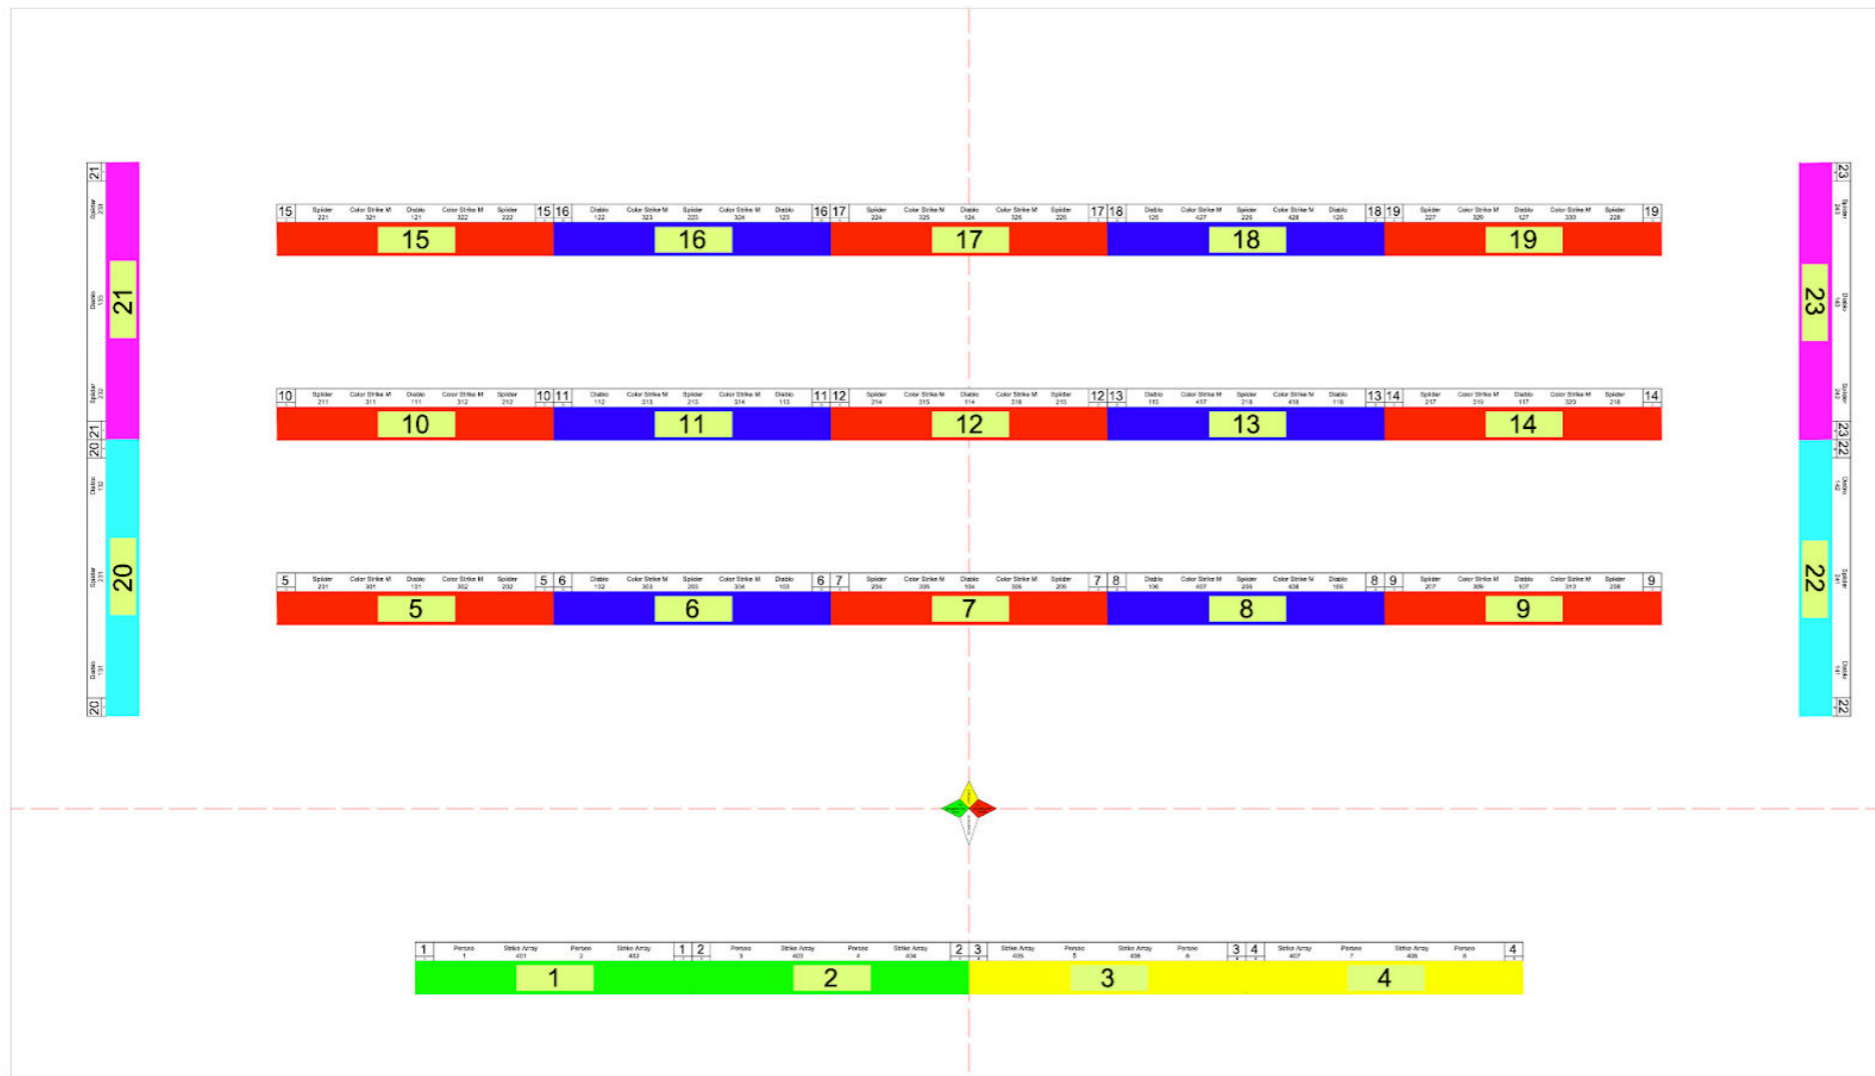

SLR

Easy setup, easy load out

SLR

Standard Lighting Rig Color sorted by Set-Up

Truss A: 2 pieces,
2 x Perseo Profile - S
2 x Strike Array 4

Truss B: 2 pieces,
mirror of Truss A

Truss C: 9 pieces,
2 x Spider, 1 x Diablo-S,
2 x Color Strike M

Standard Lighting Rig Color sorted by Set-Up

Typically used as FOH Truss. All fixtures in this truss are IP65. When used 2x A and 2x B make a 12m FOH Truss. At the end of every truss part there is the possibility to rig a large fixture as followspot. In a 12m configuration that would make a total 5x.

SLR

Truss B (2 pieces)

Standard Lighting Rig Color sorted by Set-Up

Truss B: 2 pieces, mirror of truss A

Typically used as FOH Truss. All fixtures in this truss are IP65. When used 2x A and 2x B make a 12m FOH Truss. At the end of every truss part there is the possibility to rig a large fixture as followspot. In a 12m configuration that would make a total 5x.

SLR

Truss C (9 pieces)

Standard Lighting Rig Color sorted by Set-Up

Truss C: 9 pieces, 2 x Spider, 1 x Diablo-S, 2 x Color Strike M

The most common set-up. When combined with D Truss you will have a perfect 1 meter spacing between Diablos and Spiders. This pattern is optimised for a odd number of trusses, ideally 5 pieces, to make a 15m span. But all odd lengths give a symmetrical result (3x, 5x, 7x, etc). With a C-D configuration it is possible to make three onstage trusses of 5m length. Or you can mix it up of course.