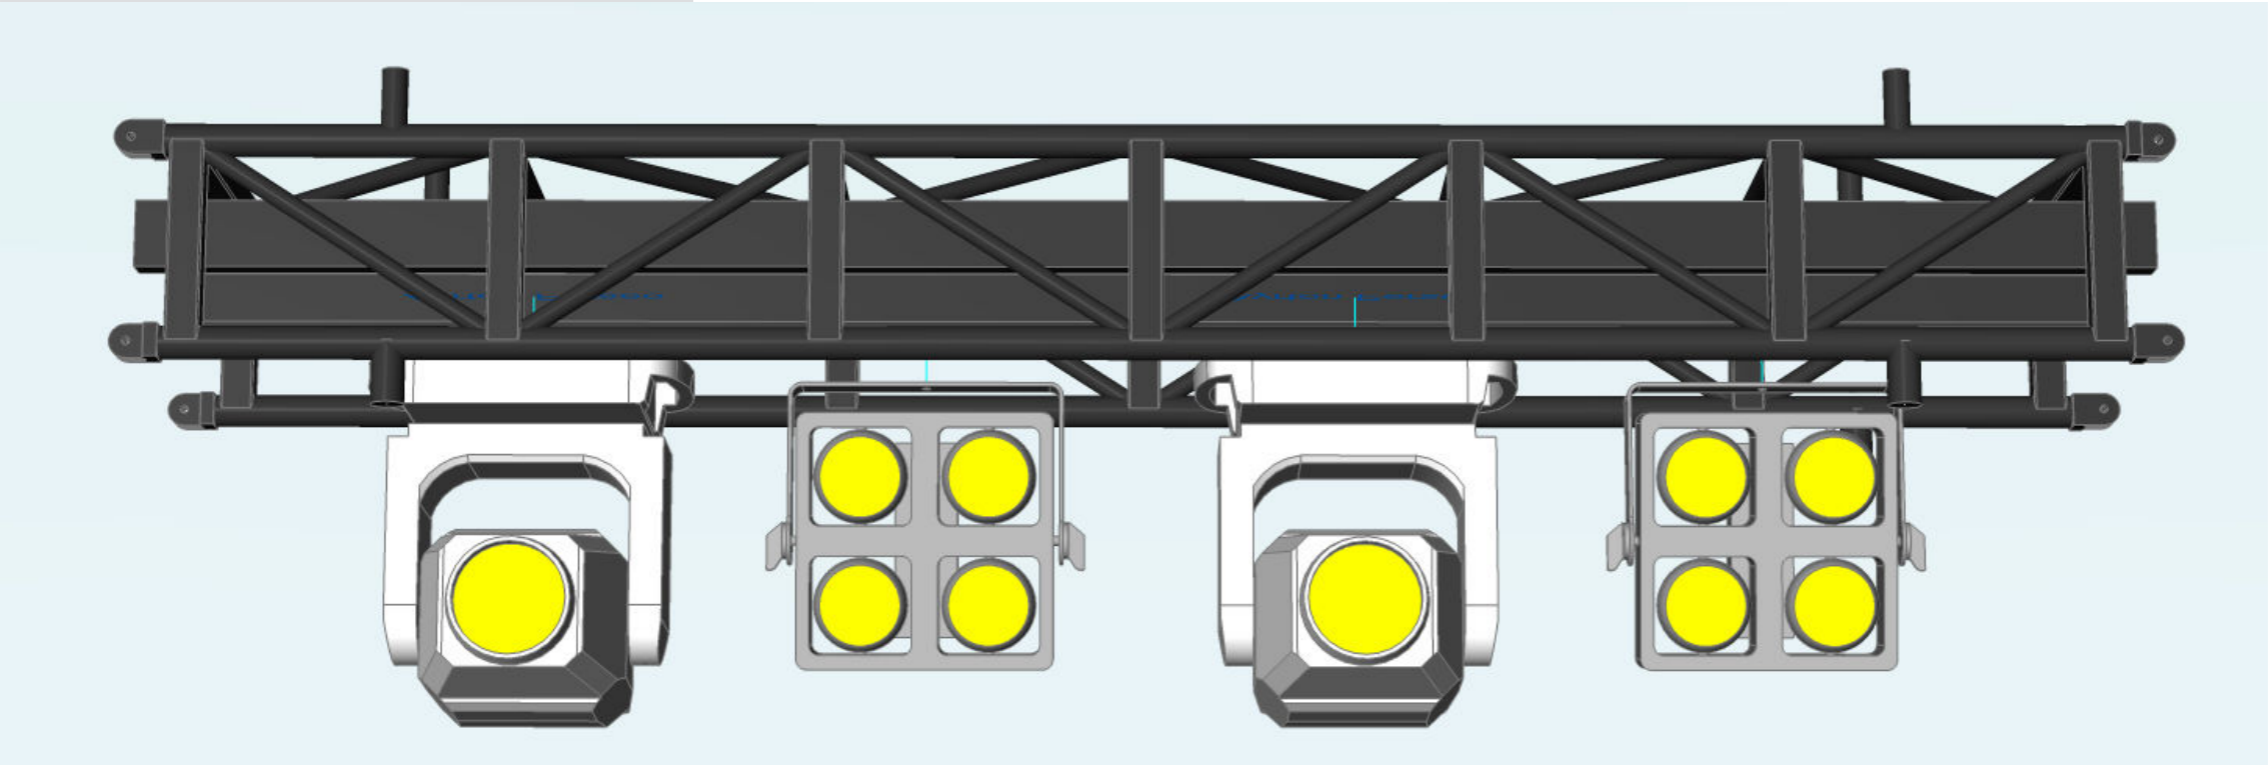

Truss A (2 pieces)

Truss A: 2 pieces, 2 x Perseo Profile - S, 2 x Strike Array 4