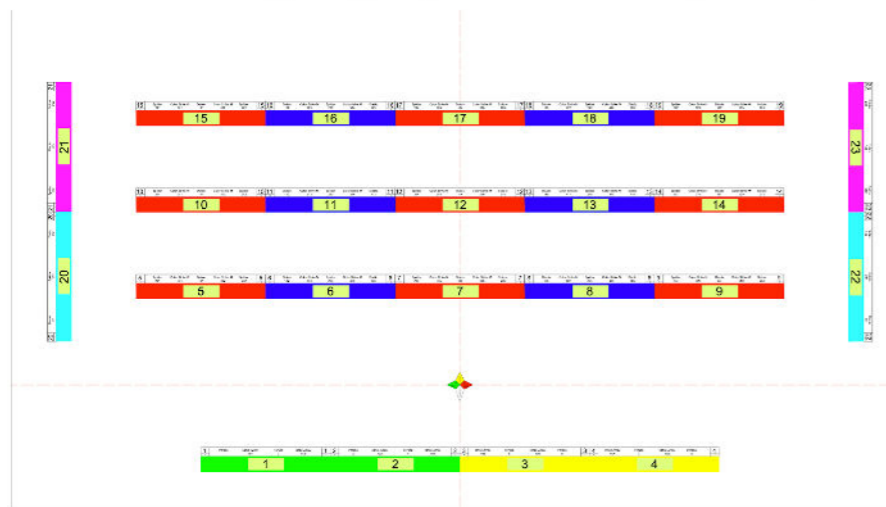

Truss E: 2 pieces, 2 x Spider, 1 x Diablo-S

Standard Lighting Rig Color sorted by Set-Up