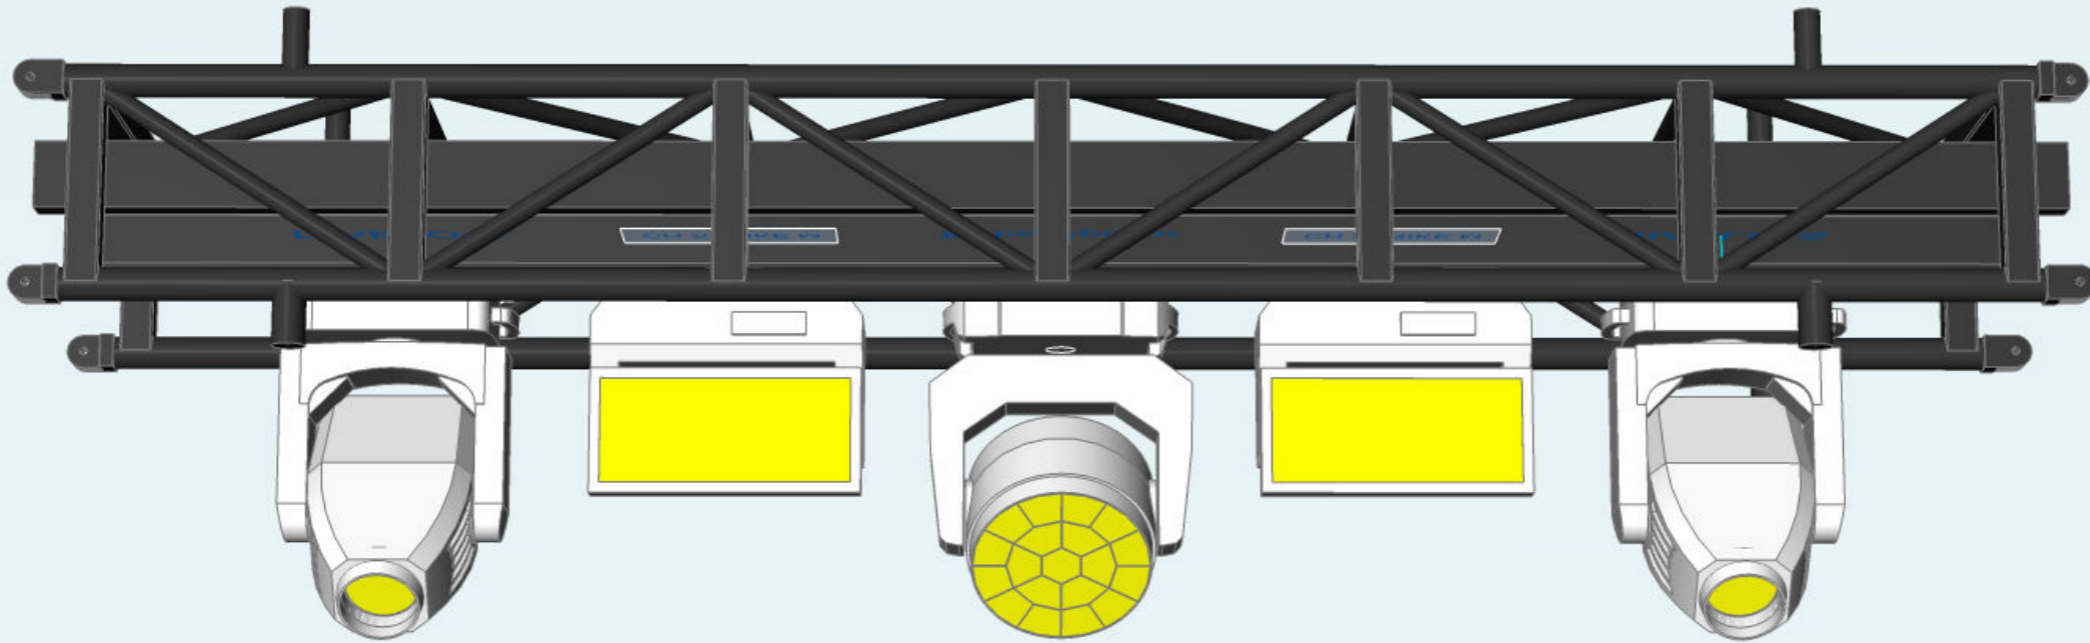

Truss D (6 pieces)