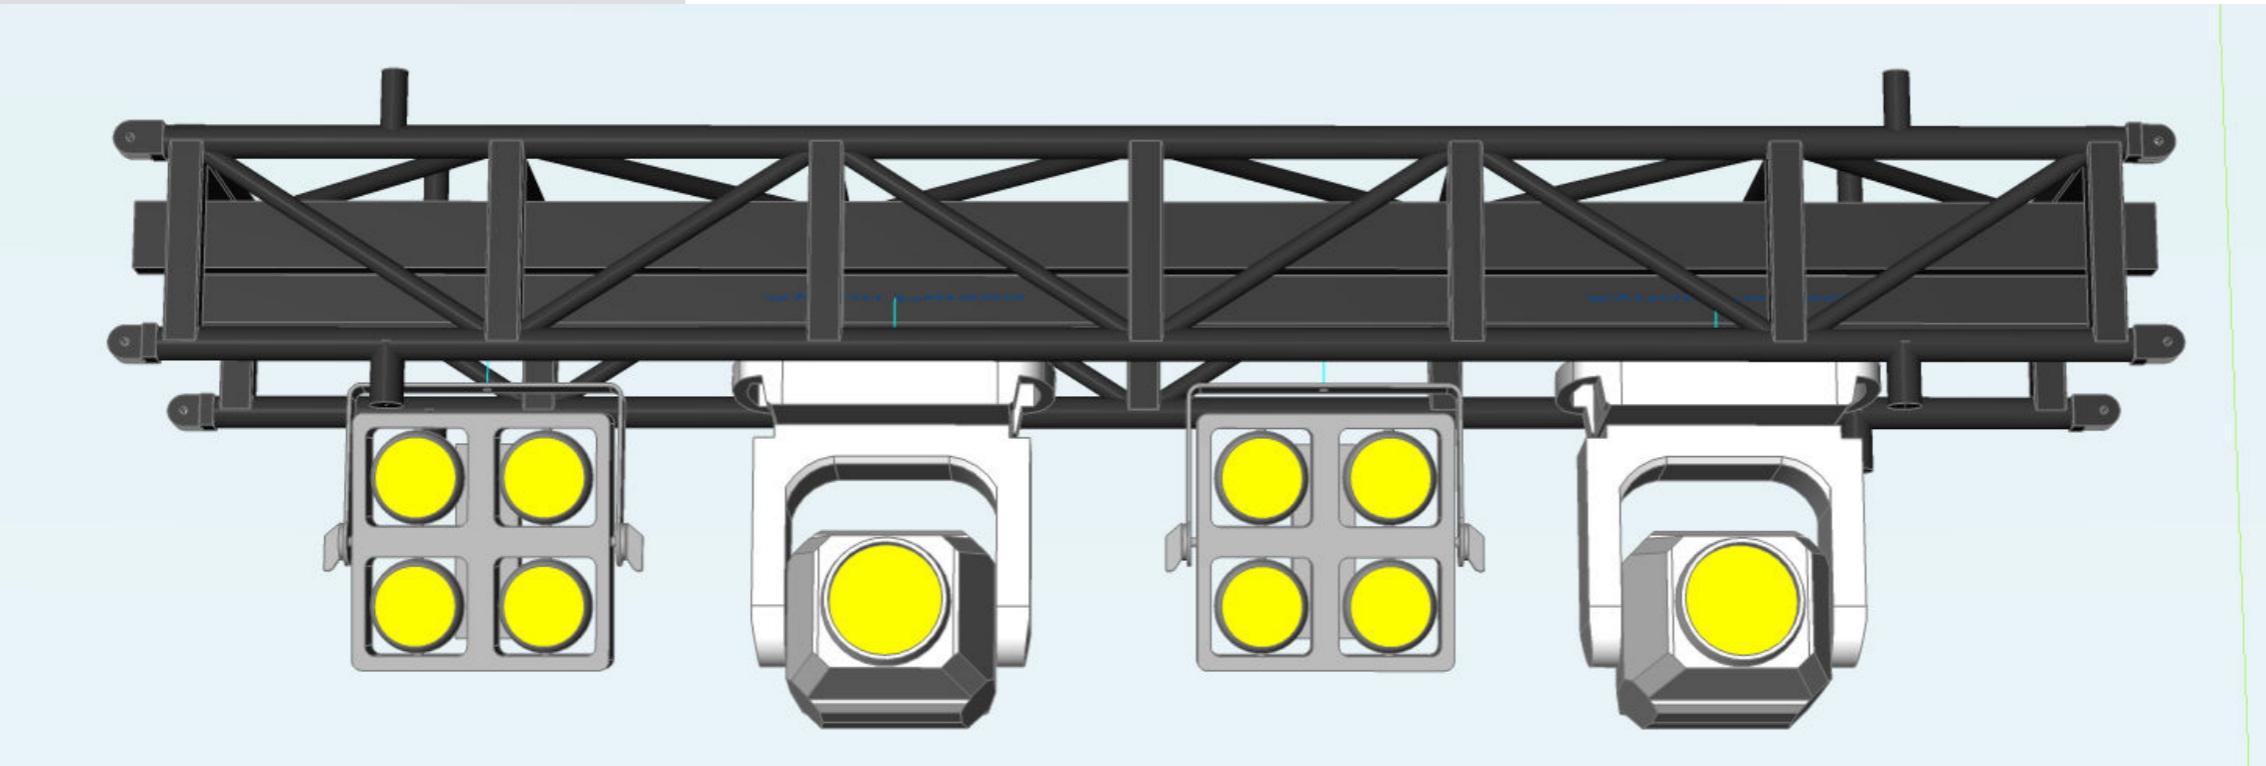

Standard Lighting Rig Color sorted by Set-Up

Typically used as FOH Truss. All fixtures in this truss are IP65. When used 2x A and 2x B make a 12m FOH Truss. At the end of every truss part there is the possibility to rig a large fixture as followspot. In a 12m configuration that would make a total 5x.

SLR

Truss B (2 pieces)

Standard Lighting Rig Color sorted by Set-Up

Truss B: 2 pieces, mirror of truss A

Typically used as FOH Truss. All fixtures in this truss are IP65. When used 2x A and 2x B make a 12m FOH Truss. At the end of every truss part there is the possibility to rig a large fixture as followspot. In a 12m configuration that would make a total 5x.

SLR

Truss C (9 pieces)

Standard Lighting Rig Color sorted by Set-Up

Truss C: 9 pieces, 2 x Spider, 1 x Diablo-S, 2 x Color Strike M

The most common set-up. When combined with D Truss you will have a perfect 1 meter spacing between Diablos and Spiders. This pattern is optimised for a odd number of trusses, ideally 5 pieces, to make a 15m span. But all odd lengths give a symmetrical result (3x, 5x, 7x, etc). With a C-D configuration it is possible to make three onstage trusses of 5m length. Or you can mix it up of course.

Truss E: 2 pieces, 2 x Spider, 1 x Diablo-S

Standard Lighting Rig Color sorted by Set-Up

E and F Truss carry Spider and Diablo in the same spacing as C and D Truss. Typically these pieces are used as sidelight trusses.