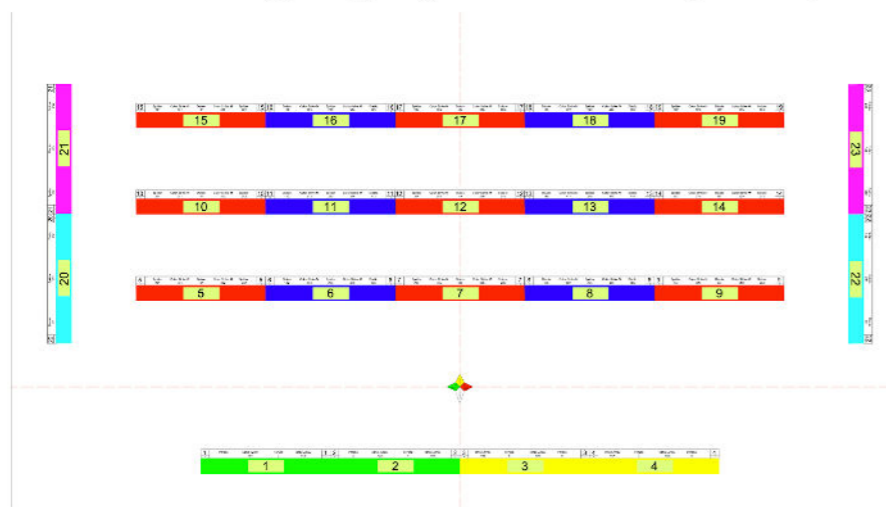

SLR

Truss C (9 pieces)

Standard Lighting Rig Color sorted by Set-Up

Truss C: 9 pieces, 2 x Spider, 1 x Diablo-S, 2 x Color Strike M

The most common set-up. When combined with D Truss you will have a perfect 1 meter spacing between Diablos and Spiders. This pattern is optimised for a odd number of trusses, ideally 5 pieces, to make a 15m span. But all odd lengths give a symmetrical result (3x, 5x, 7x, etc). With a C-D configuration it is possible to make three onstage trusses of 5m length. Or you can mix it up of course.

Truss E: 2 pieces, 2 x Spider, 1 x Diablo-S

Standard Lighting Rig Color sorted by Set-Up

E and F Truss carry Spider and Diablo in the same spacing as C and D Truss. Typically these pieces are used as sidelight trusses.

SLR

Truss F (6 pieces)

Truss F: 2 pieces, 2 x Spider, 1 x Diablo-S

Standard Lighting Rig Color sorted by Set-Up

Companion to E truss. Spacing between lights is 1m.

SLR

SLR

SLR

SLR Variation 3: Stacked

SLR

SLR

Included in the rig are:

Lighting:

- 24 DMX universes available thru sACN
- 2,5GB Network connection with switch at FOH, connected to Mains City
- 96ch Mains rack
- Full rig control via DMXlan software