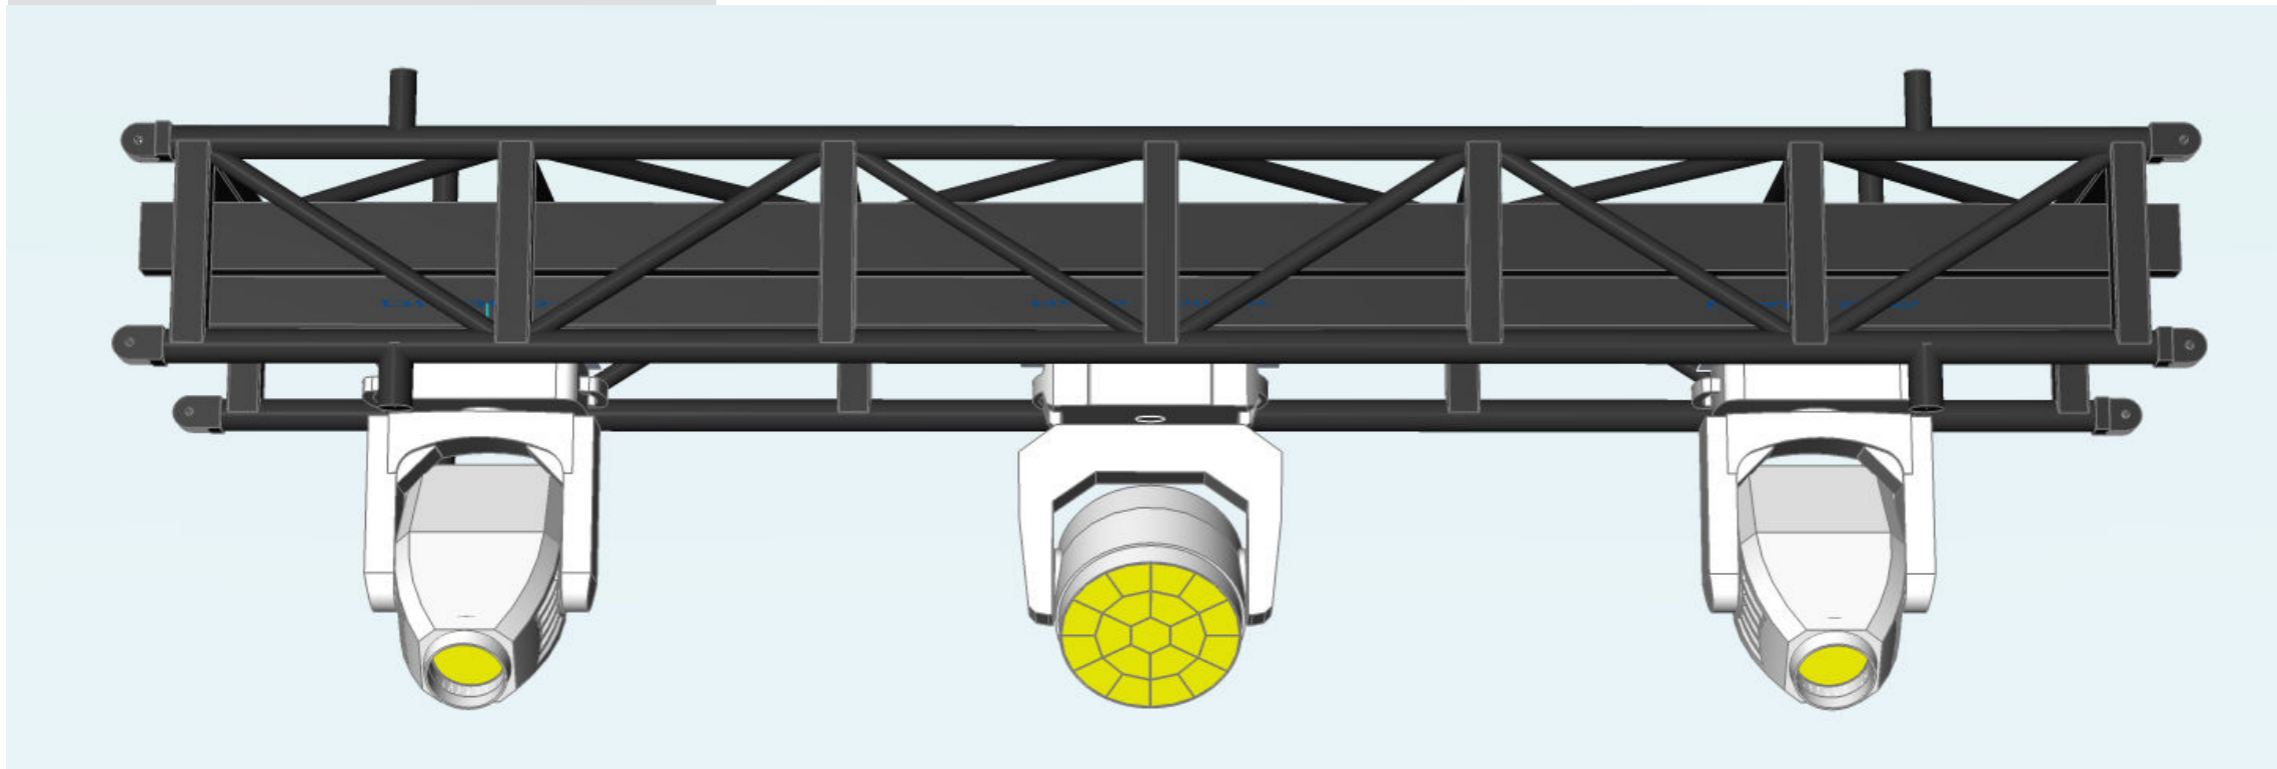

SLR

Truss B (2 pieces)

Standard Lighting Rig Color sorted by Set-Up

Truss B: 2 pieces, mirror of truss A

Typically used as FOH Truss. All fixtures in this truss are IP65. When used 2x A and 2x B make a 12m FOH Truss. At the end of every truss part there is the possibility to rig a large fixture as followspot. In a 12m configuration that would make a total 5x.

SLR

Truss C (9 pieces)

Standard Lighting Rig Color sorted by Set-Up

Truss C: 9 pieces, 2 x Spider, 1 x Diablo-S, 2 x Color Strike M

The most common set-up. When combined with D Truss you will have a perfect 1 meter spacing between Diablos and Spiders. This pattern is optimised for a odd number of trusses, ideally 5 pieces, to make a 15m span. But all odd lengths give a symmetrical result (3x, 5x, 7x, etc). With a C-D configuration it is possible to make three onstage trusses of 5m length. Or you can mix it up of course.

Truss E: 2 pieces, 2 x Spider, 1 x Diablo-S

Standard Lighting Rig Color sorted by Set-Up

E and F Truss carry Spider and Diablo in the same spacing as C and D Truss. Typically these pieces are used as sidelight trusses.

SLR

Truss F (6 pieces)

Truss F: 2 pieces, 2 x Spider, 1 x Diablo-S

Standard Lighting Rig Color sorted by Set-Up

Companion to E truss. Spacing between lights is 1m.

SLR

SLR

SLR