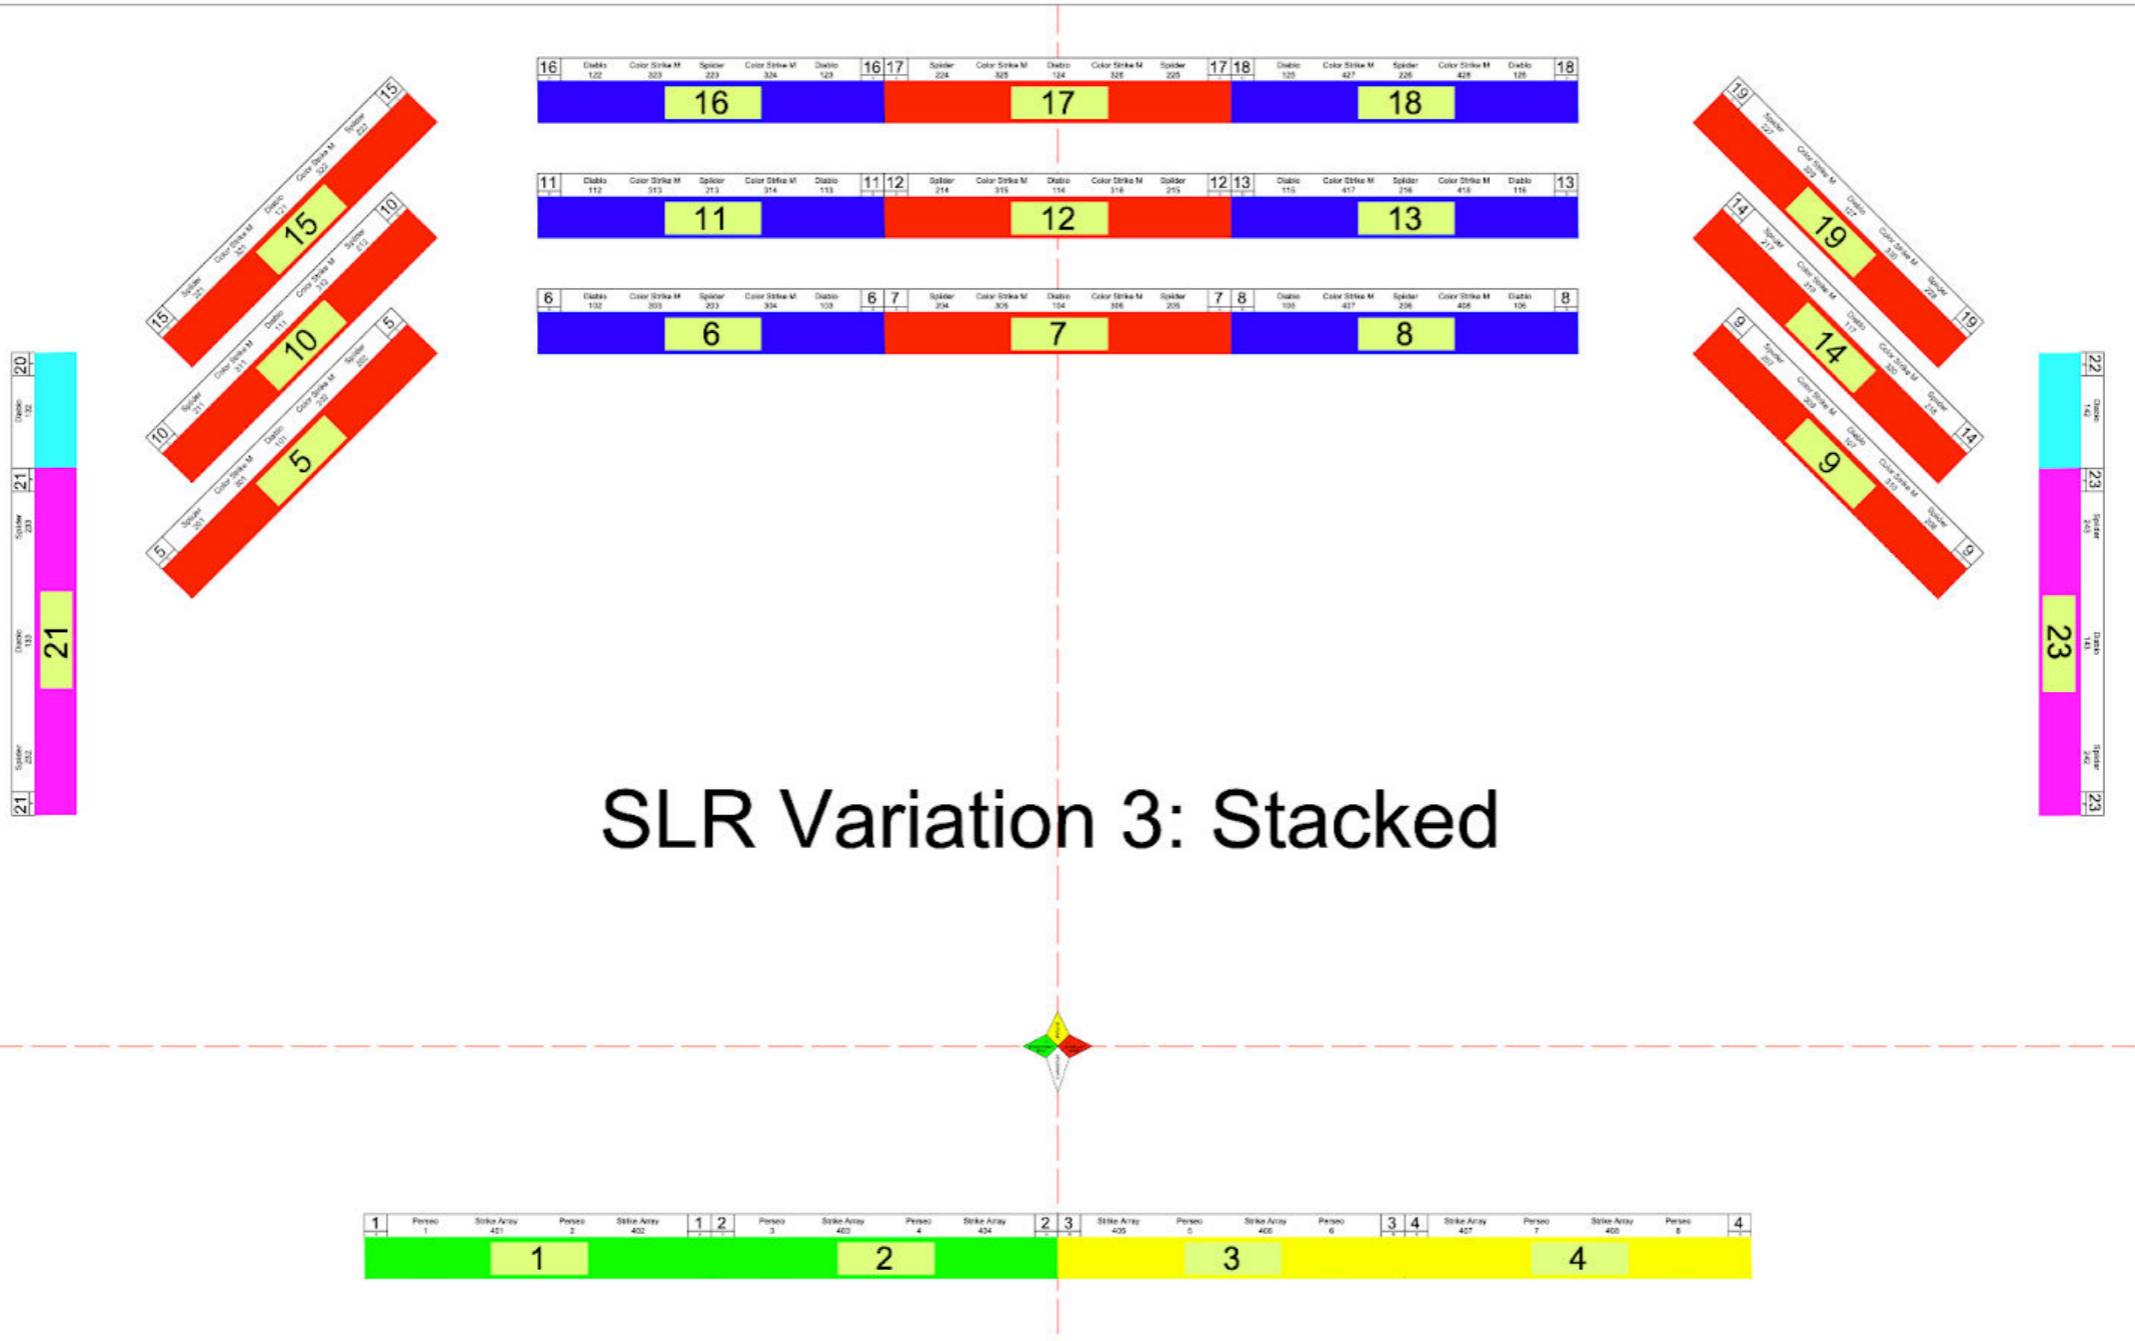

SLR

Truss B (2 pieces)

Standard Lighting Rig Color sorted by Set-Up

Truss B: 2 pieces, mirror of truss A

Typically used as FOH Truss. All fixtures in this truss are IP65. When used 2x A and 2x B make a 12m FOH Truss. At the end of every truss part there is the possibility to rig a large fixture as followspot. In a 12m configuration that would make a total 5x.

SLR

Truss C (9 pieces)

Standard Lighting Rig Color sorted by Set-Up

Truss C: 9 pieces, 2 x Spider, 1 x Diablo-S, 2 x Color Strike M

The most common set-up. When combined with D Truss you will have a perfect 1 meter spacing between Diablos and Spiders. This pattern is optimised for a odd number of trusses, ideally 5 pieces, to make a 15m span. But all odd lengths give a symmetrical result (3x, 5x, 7x, etc). With a C-D configuration it is possible to make three onstage trusses of 5m length. Or you can mix it up of course.

SLR

Truss F (6 pieces)

Truss F: 2 pieces, 2 x Spider, 1 x Diablo-S

Standard Lighting Rig Color sorted by Set-Up

Companion to E truss. Spacing between lights is 1m.

SLR

SLR

SLR

SLR Variation 3: Stacked

SLR

SLR

Included in the rig are:

Lighting:

- 24 DMX universes available thru sACN
- 2,5GB Network connection with switch at FOH, connected to Mains City
- 96ch Mains rack
- Full rig control via DMXlan software