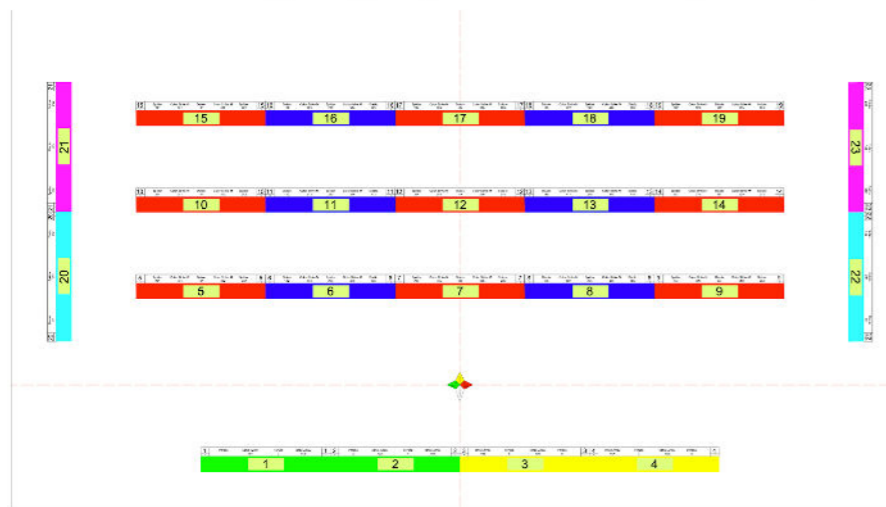

Standard Lighting Rig Color sorted by Set-Up

Truss D: 6 pieces, 2 x Spider, 1 x Diablo-S, 2 x Color Strike M