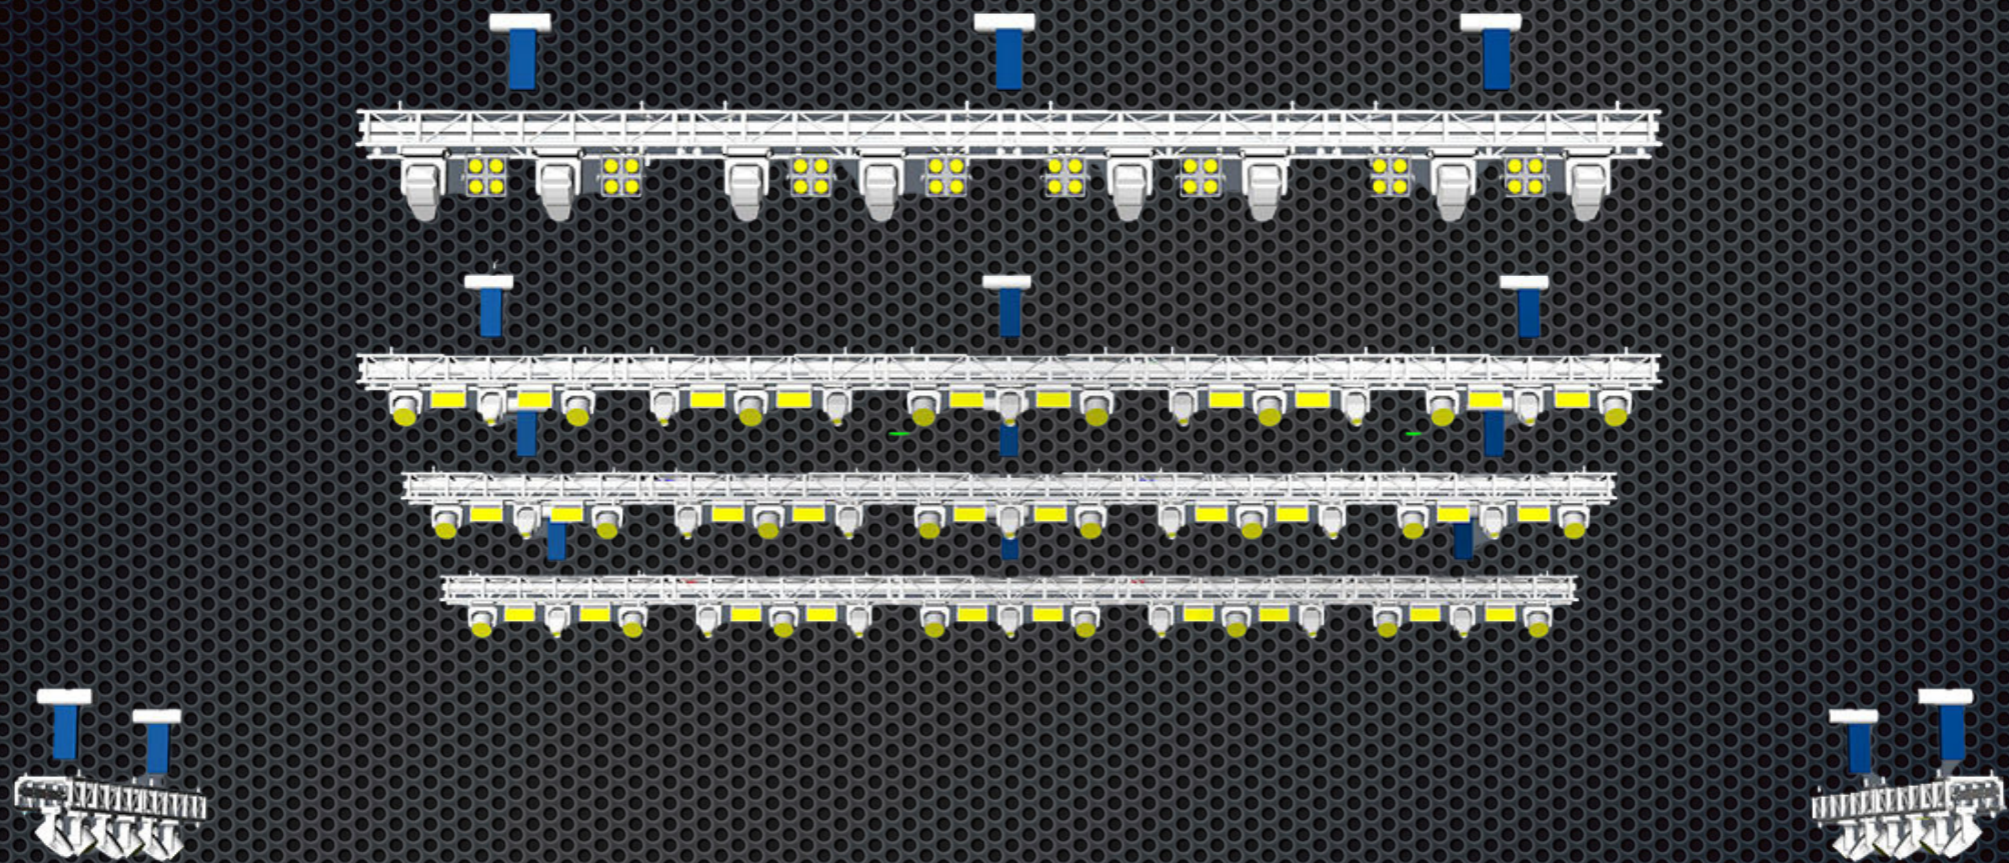

Easy setup, easy load out

SLR