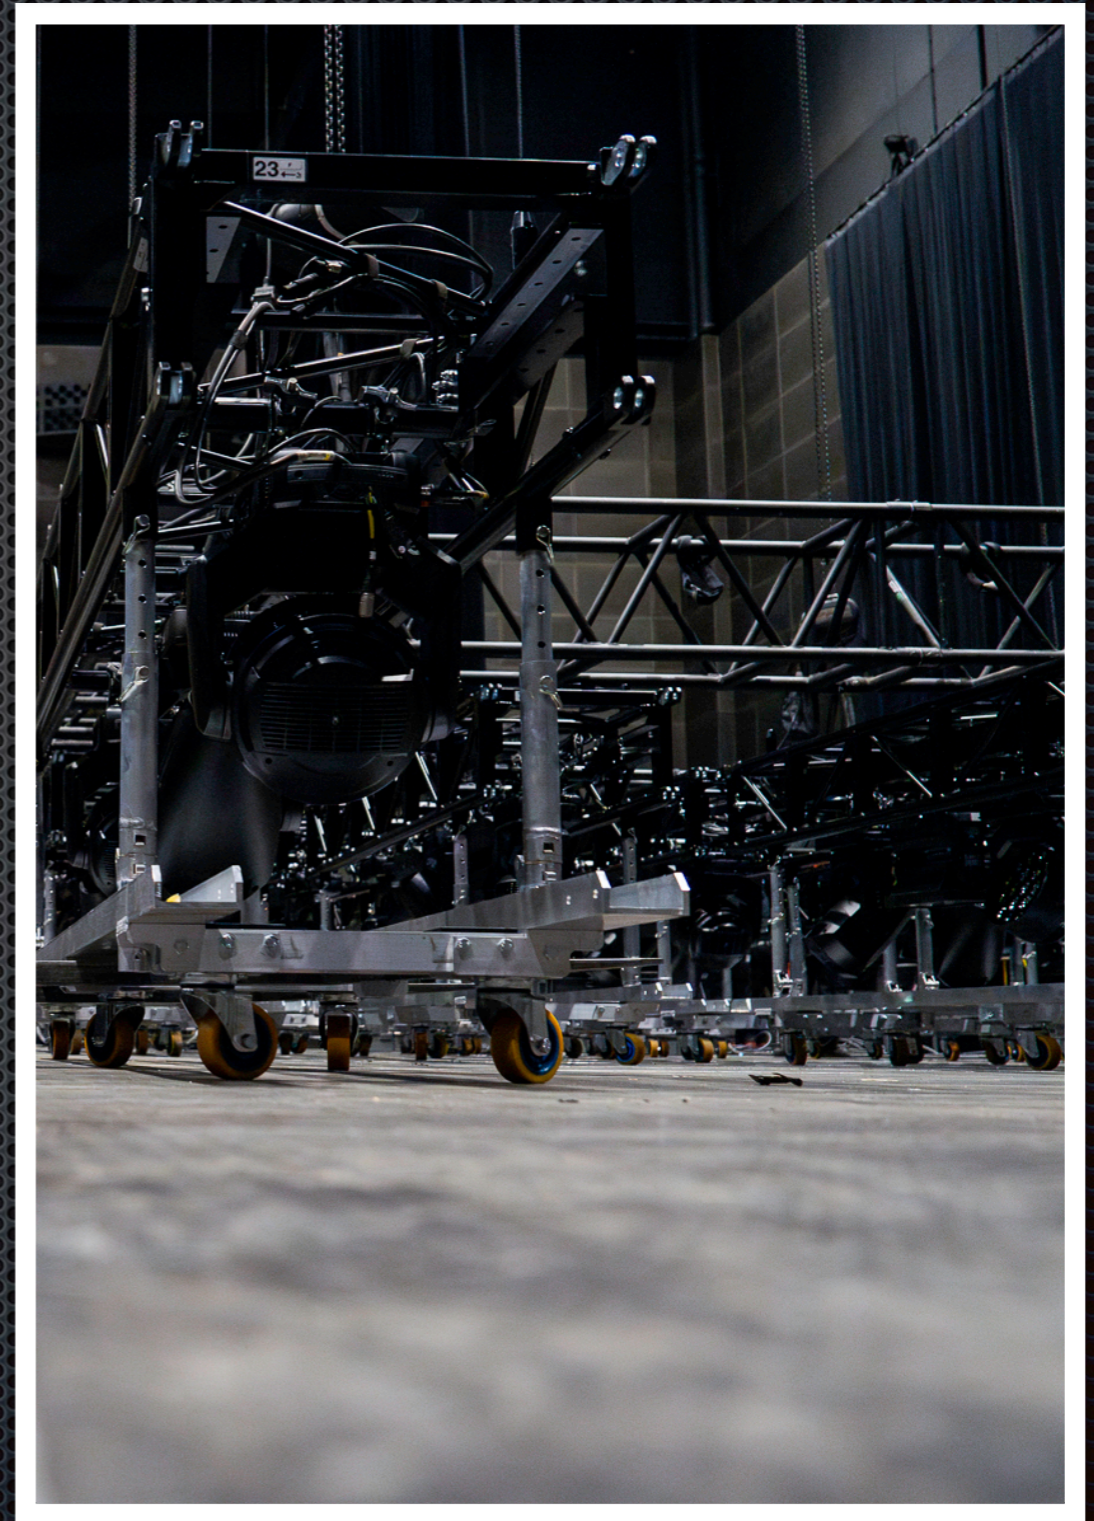

Standard Lighting Rig Color sorted by Set-Up

Typically used as FOH Truss. All fixtures in this truss are IP65. When used 2x A and 2x B make a 12m FOH Truss. At the end of every truss part there is the possibility to rig a large fixture as followspot. In a 12m configuration that would make a total 5x.

SLR

Truss C (9 pieces)

Standard Lighting Rig Color sorted by Set-Up

Truss C: 9 pieces, 2 x Spider, 1 x Diablo-S, 2 x Color Strike M

The most common set-up. When combined with D Truss you will have a perfect 1 meter spacing between Diablos and Spiders. This pattern is optimised for a odd number of trusses, ideally 5 pieces, to make a 15m span. But all odd lengths give a symmetrical result (3x, 5x, 7x, etc). With a C-D configuration it is possible to make three onstage trusses of 5m length. Or you can mix it up of course.

Freedom of design

With the elements and parts you can create your own design, with your fantasy as the only limitation! Extra angles can be quoted, and parts can be left out.

Crew

Our SLR system can be built by 3 engineers in 3 - 4 hours, (roof-rigging not included).

Load-out can be ready in 2-3 hours by 3 engineers.

In case of event-time shorter than 5 hours we can do build, show and load-out with 1 shift.

Transport

Our SLR is transported in 1 mega - box trailer. In special cases we can reload to 2 smaller trucks.